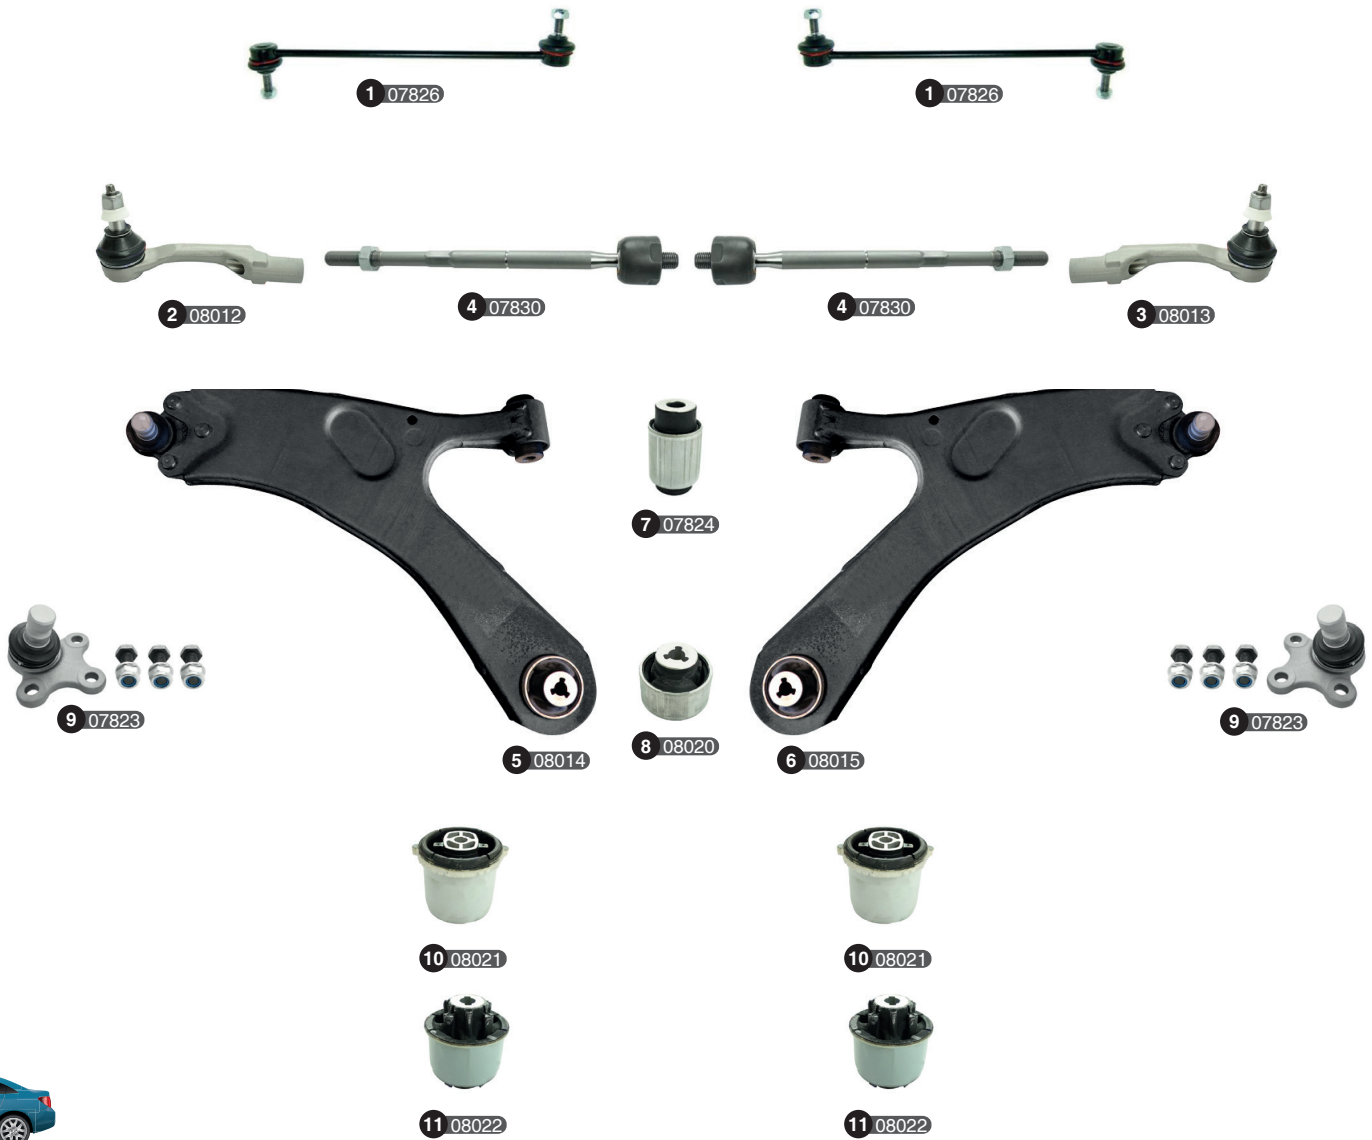

Ref	Old code	CODE	Description	OE - Number	OE - Number	FEATURES	Ref	Old code	CODE	Description	OE - Number	OE - Number	FEATURES
1	PJ192	01032	Stabilizer link	1308664080	508735	M12x1,25-123 mm	5	FI105-R	00312	Control arm complete-R	352183	3521C9	17-308 mm
2	PJ058	00953	Tie rod end	306003080	405909	M10x1,25-Female-M14x1,5-76 mm	6	FI144	01601	Bushing	1312317080	-	Small
3	PJ057	00952	Axial joint	3812A4	9566950880	M14x1,5-M14x1,5-304,5 mm	7	FI143-L	01693	Bushing-L	1305551080	-	Big
4	FI105-L	00311	Control arm complete-L	3321C5	3520C3	17-308 mm	8	FI143-R	01694	Bushing-R	1305552080	-	Big

Ref	Old code	CODE	Description	OE - Number	OE - Number	FEATURES	Ref	Old code	CODE	Description	OE - Number	OE - Number	FEATURES
1	-	07093	Stabilizer link	9809090180	SU001A6492	-	6	-	07098	Control arm complete-R	9816863580	SU001A6516	-
2	-	07094	Tie rod end-L	9820340080	SU001A7207	M14X1.5R	7	-	07099	Ball Joint	9818655580	SU001A6525	Lower
3	-	07095	Tie rod end-R	9820340180	SU001A7208	M14X1.5R	8	-	07100	Bushing	9809082680	-	Small
4	-	07096	Axial joint	9820340280 PART OF	-	M16X1.5R	9	-	07101	Bushing	9816557980	-	Big
5	-	07097	Control arm complete-L	9816863680	SU001A6517	-	10	-	07106	Stabilizer link	9805621380	-	Rear

Ref	Old code	CODE	Description	OE - Number	OE - Number	FEATURES	Ref	Old code	CODE	Description	OE - Number	OE - Number	FEATURES
1	-	01925	Stabilizer link	1400099680	508756	M12x1,75-264 mm	5	-	01924	Control arm complete-R	1497407080	3521N9	19-319 mm
2	-	01921	Tie rod end	381773	9403817738	M12x1,5-Female-M14x1,5-80 mm	6	-	02527	Bushing	3520G9S1		Small
3	-	01922	Axial joint	3812F0		M14x1,5-M16x1,5-305 mm	7	-	02528	Bushing-L	1497408080 Part of		Big
4	-	01923	Control arm complete-L	1497408080	3520R8	19-319 mm	8	-	02529	Bushing-R	1497407080 Part of		Big