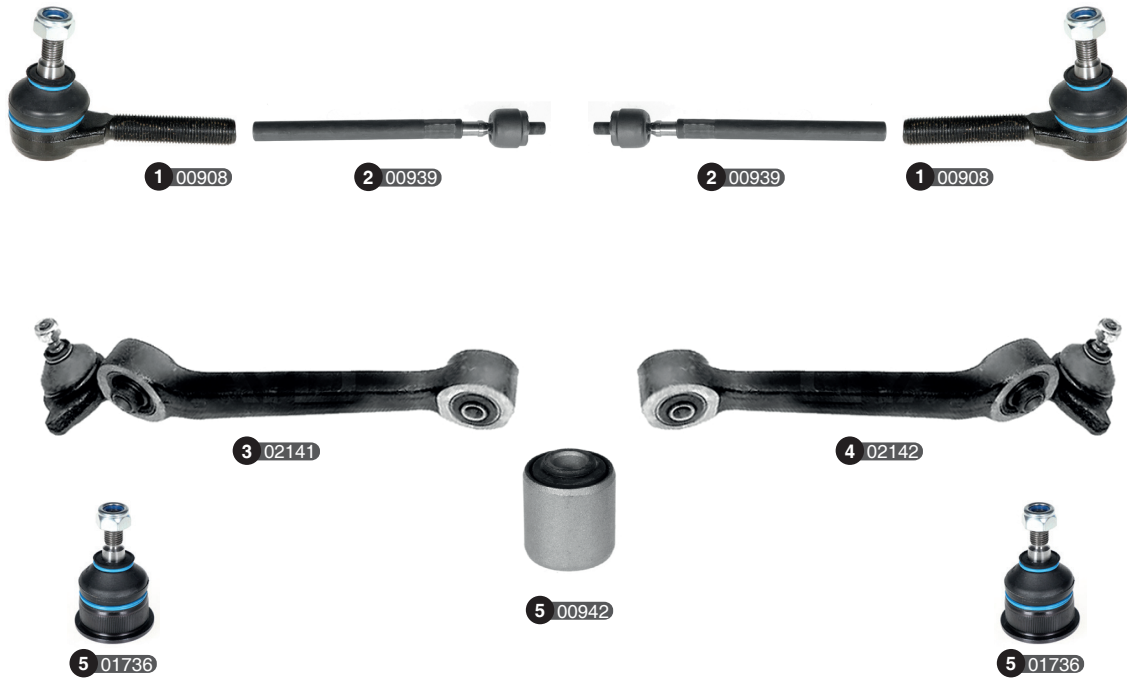

Ref	Old code	CODE	Description	OE - Number	OE - Number	FEATURES	Ref	Old code	CODE	Description	OE - Number	OE - Number	FEATURES
1	PJ009	00908	Tie rod end	381709	95590802	M10x1,25- Male- M14x1,5-92 mm	3	-	02141	Control arm complete-L	352034	91504358	-
							4	-	02142	Control arm complete-R	352010	9150435 9	-
2	PJ043	00939	Axial joint	381215	7910030075	M14x1,5- M12x1-250 mm	5	-	01736	Ball joint	91504248		M10x1,25
							6		00942	Bushing	352320