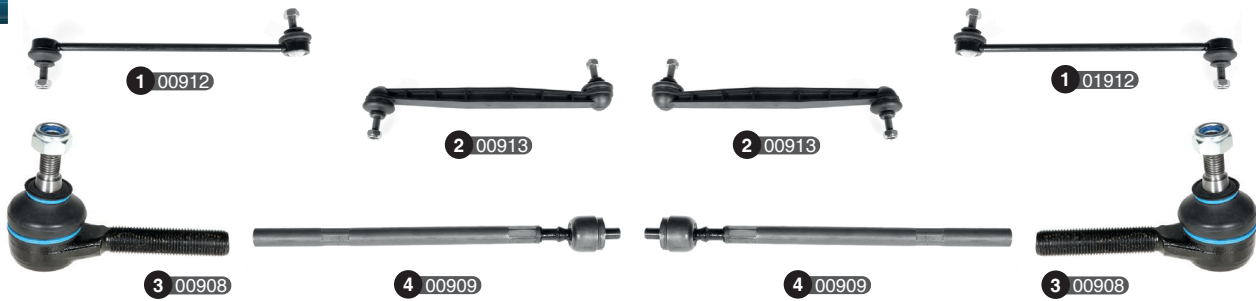

Ref	Old code	CODE	Description	OE – Number	OE – Number	FEATURES	Ref	Old code	CODE	Description	OE – Number	OE – Number	FEATURES
1	PJ014	00912	Stabilizer link	508734	96152213	M10x1,25-149 mm	11	-	02430	Control arm complete-L	3520V3	XX00031	18-329,5 mm
2	PJ015	00913	Stabilizer link	508738	9631512680	M10x1,5-300 mm	12	-	02431	Control arm complete-R	3521R4	X00031	18-329,5 mm
3	PJ009	00908	Tie rod end	381709	95590802	M10x1,25-Male-M14x1,5-92 mm	13	PJ002-S-L	02259	Control arm w/o ball joint-L	352098		-
4	PJ010	00909	Axial joint	3812C0	96048214	M14x1,5-M12x1-340 mm	14	PJ002-S-R	02260	Control arm w/o ball joint-R	352168		-
5	PJ105-L	00990	Control arm complete-L	3520J3	3520V3	18-329,5 mm	15	PJ013	00911	Ball joint	364038	96103696	16
6	PJ105-R	00991	Control arm complete-R	3521E9	3521R4	18-329,5 mm	16	PJ012	00910	Ball joint	364051		18
7	PJ006-L	00902	Control arm complete-L	3520H3 + 364038		335 mm	17	PJ159	01000	Bushing	180756	97523179	-
8	PJ006-R	00903	Control arm complete-R	3521E3 + 364038		335 mm	18	-	02434	Bushing	352383		Aluminyum
9	PJ003-L	02263	Control arm complete-L	3520H3 + 364050		335 mm	19	PJ089	00978	Bushing	3520J3 Part of		Big
10	PJ003-R	02264	Control arm complete-R	3521E3 + 364050 PART GREY		335 mm	20	PJ005	00901	Bushing	352362	352375	Big
							21	PJ004	00900	Bushing	352083 Part of 2		Small
							22	-	03806	Clutch link	211766		-