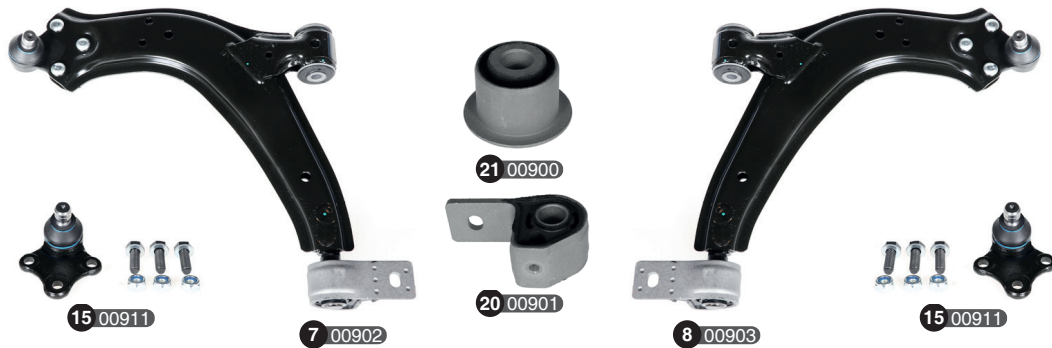

Ref	Old code	CODE	Description	OE – Number	OE – Number	FEATURES	Ref	Old code	CODE	Description	OE – Number	OE – Number	FEATURES
1	PJ014	00912	Stabilizer link	508734	96152213	M10x1,25-149 mm	11	-	02430	Control arm complete-L	3520V3	XX00031	18-329,5 mm
2	PJ015	00913	Stabilizer link	508738	9631512680	M10x1,5-300 mm	12	-	02431	Control arm complete-R	3521R4	X00031	18-329,5 mm
3	PJ009	00908	Tie rod end	381709	95590802	M10x1,25-Male-M14x1,5-92 mm	13	PJ002-S-L	02259	Control arm w/o ball joint-L	352098		-
4	PJ010	00909	Axial joint	3812C0	96048214	M14x1,5-M12x1-340 mm	14	PJ002-S-R	02260	Control arm w/o ball joint-R	352168		-
5	PJ105-L	00990	Control arm complete-L	3520J3	3520V3	18-329,5 mm	15	PJ013	00911	Ball joint	364038	96103696	16
6	PJ105-R	00991	Control arm complete-R	3521E9	3521R4	18-329,5 mm	16	PJ012	00910	Ball joint	364051		18
7	PJ006-L	00902	Control arm complete-L	3520H3 + 364038		335 mm	17	PJ159	01000	Bushing	180756	97523179	-
8	PJ006-R	00903	Control arm complete-R	3521E3 + 364038		335 mm	18	-	02434	Bushing	352383		Aluminyum
9	PJ003-L	02263	Control arm complete-L	3520H3 + 364050		335 mm	19	PJ089	00978	Bushing	3520J3 Part of		Big
10	PJ003-R	02264	Control arm complete-R	3521E3 + 364050 PART GREY		335 mm	20	PJ005	00901	Bushing	352362	352375	Big
							21	PJ004	00900	Bushing	352083 Part of 2		Small
							22	-	03806	Clutch link	211766		-