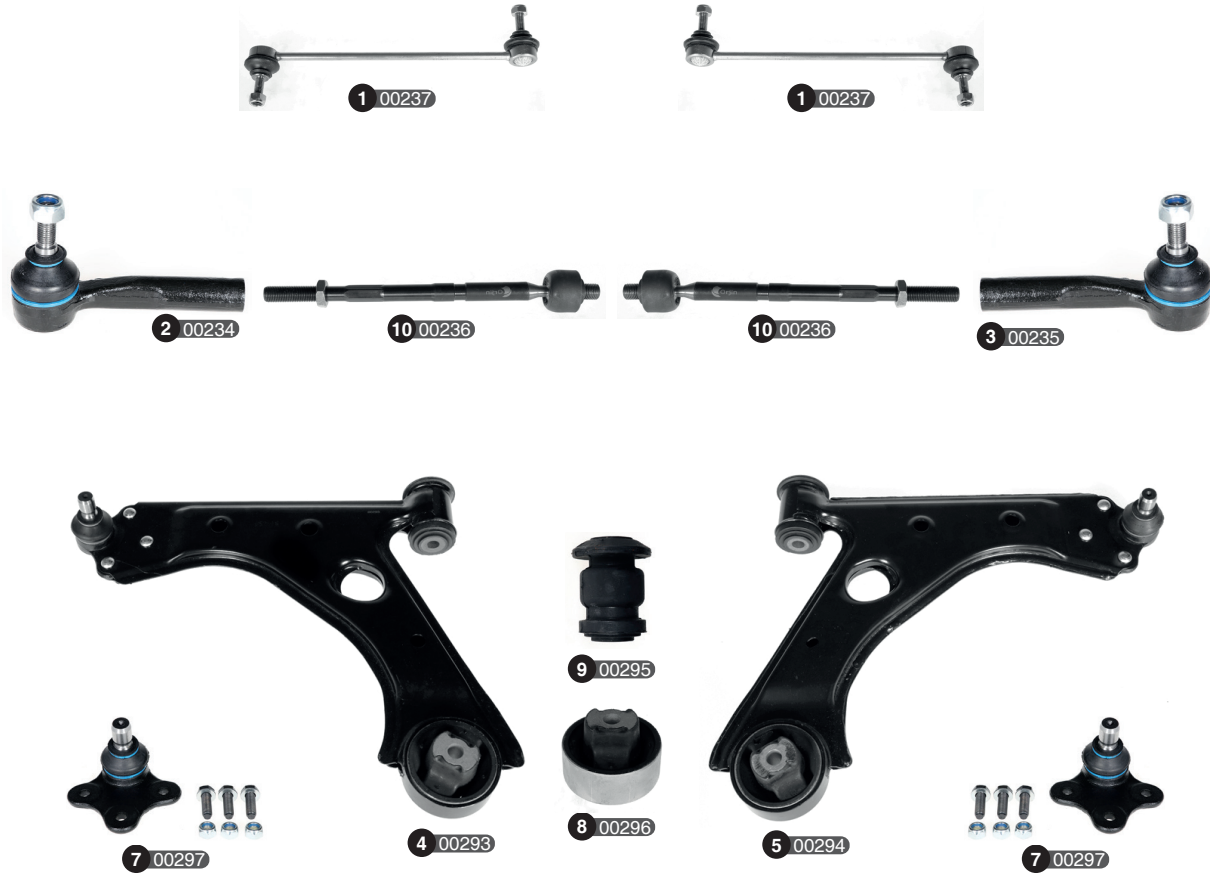

Ref	Old code	CODE	Description	OE - Number	OE - Number	FEATURES	Ref	Old code	CODE	Description	OE - Number	OE - Number	FEATURES
1	FI025	00237	Stabilizer link	508765	51815480	M10x1,5-290 mm	5	FI087-R	00294	Control arm complete-R	3521S6	55703627	338 mm
2	FI023-L	00234	Tie rod end-L	381786		M10x1,5-Female-M14x1,5-112,5 mm	6	FI086	00291	Control arm w/o ball joint	3520W3	Part of	-
3	FI023-R	00235	Tie rod end-R	381787		M10x1,5-Female-M14x1,5-112,5 mm	7	FI090	00297	Ball joint	352067	93190907	16
4	FI087-L	00293	Control arm complete-L	3520W3	51895367	338 mm	8	FI089	00296	Bushing	3520W3	Part of	Big
							9	FI088	00295	Bushing	13260666		Small
							10	F1024	00236	Axial joint	55172401