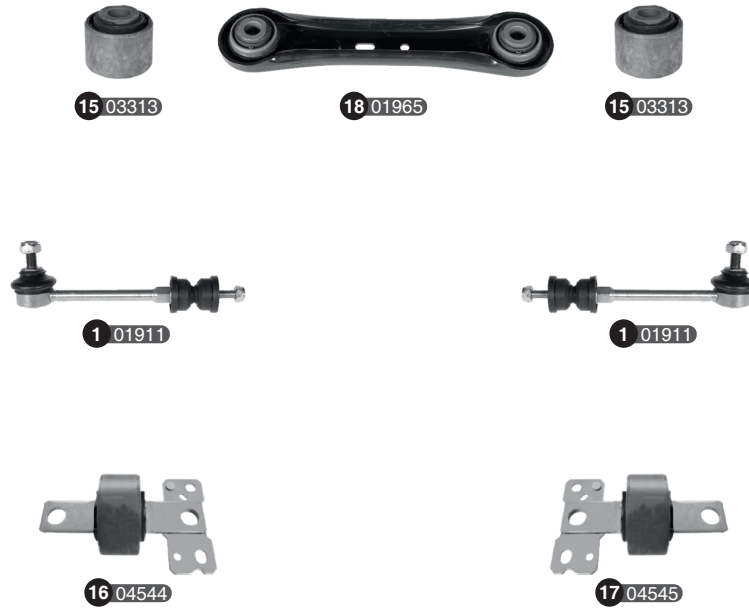

Ref	Old code	CODE	Description	OE - Number	OE - Number	FEATURES	Ref	Old code	CODE	Description	OE - Number	OE - Number	FEATURES
1	-	01911	Stabilizer link	1377416	6G915C486XAB	Rear	10	-	05600	Control arm complete-L	31340128	31429321	-
2	-	01987	Stabilizer link	1377849	6G9N3B438BA	M10x1,5-299 mm	11	-	05601	Control arm complete-R	31340127	31429320	-
3	-	01909	Tie rod end-L	1433274	LR002610	M14x1,5-Female-M18x1,5-112mm	12	-	02020	Bushing	1466186 Part of 3	LR007206 Part of 3	-
4	-	01910	Tie rod end-R	1433273	LR02609	M14x1,5-Female-M18x1,5-112mm	13	-	02022	Bushing-L	1466188 Part of 4	LR007206 Part of 4	-
5	-	02021	Axial joint	1433271	LR016869	M18x1,5-M16x1,5	14	-	02023	Bushing-R	1466186 Part of 5	LR007205 Part of 5	-
6	-	02040	Axial joint	30776255	30776425	-	15	-	03313	Bushing	1377449 Part of 2	31340354 Part of 2	-
7	-	01977	Ball joint	7G9N2A053BA	7G9N3A052BA	M14x1,5	16	-	04544	Bushing-L	1865033	6G915K896AB	-
8	FR026-L	00368	Control arm complete-L	1466188	31317661	Lower-M14x1,5-354,8 mm	17	-	04545	Bushing-R	1865034	6G915K896BB	-
9	FR026-R	00369	Control arm complete-R	1466186	31317662	Lower-M14x1,5-354,8 mm	18	-	01965	Track rod	1377449	31340354	195 mm-195 mm