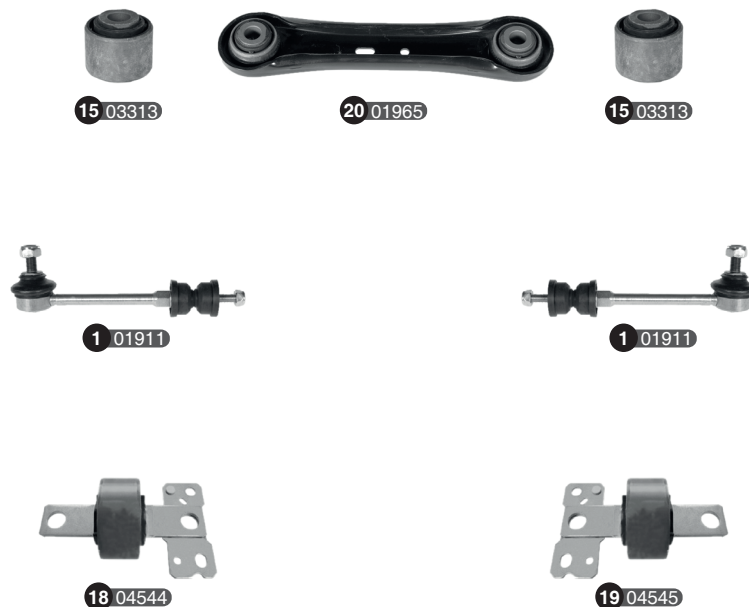

Ref	Old code	CODE	Description	OE - Number	OE - Number	FEATURES	Ref	Old code	CODE	Description	OE - Number	OE - Number	FEATURES
1	-	01911	Stabilizer link	1377416	6G915C486XAB	Rear	11	-	05601	Control arm complete-R	31340127	31429320	-
2	-	01987	Stabilizer link	1377849	6G9N3B438BA	M10x1,5-299 mm	12	FR025-L	00366	Control arm w/o ball joint-L	1466188 Part of 1	LR007206 Part of 1	-
3	-	01909	Tie rod end-L	1433274	LR002610	M14x1,5-Female-M18x1,5-112mm	13	FR025-R	00367	Control arm w/o ball joint-R	1466186 Part of 1	LR007205 Part of 1	-
4	-	01910	Tie rod end-R	1433273	LR02609	M14x1,5-Female-M18x1,5-112mm	14	-	02020	Bushing	1466186 Part of 3	LR007206 Part of 3	-
5	-	02021	Axial joint	1433271	LR016869	M18x1,5-M16x1,5	15	-	03313	Bushing	1377449 Part of 2	31340354 Part of 2	-
6	-	02040	Axial joint	30776255	30776425	-	16	-	02022	Bushing-L	1466188 Part of 4	LR007206 Part of 4	-
7	-	01977	Ball joint	1469024 Part of	7G9N3A052BA	Lower-M14x1,5	17	-	02023	Bushing-R	1466186 Part of 5	LR007205 Part of 5	-
8	FR026-L	00368	Control arm complete-L	1466188	31317661	Lower-M14x1,5-354,8 mm	18	-	04544	Bushing-L	1865033	6G915K896AB	-
9	FR026-R	00369	Control arm complete-R	1466186	31317662	Lower-M14x1,5-354,8 mm	19	-	04545	Bushing-R	1865034	6G915K896BB	-
10	-	05600	Control arm complete-L	31340128	31429321	-	20	-	01965	Track rod	1377449	31340354	195 mm-195 mm