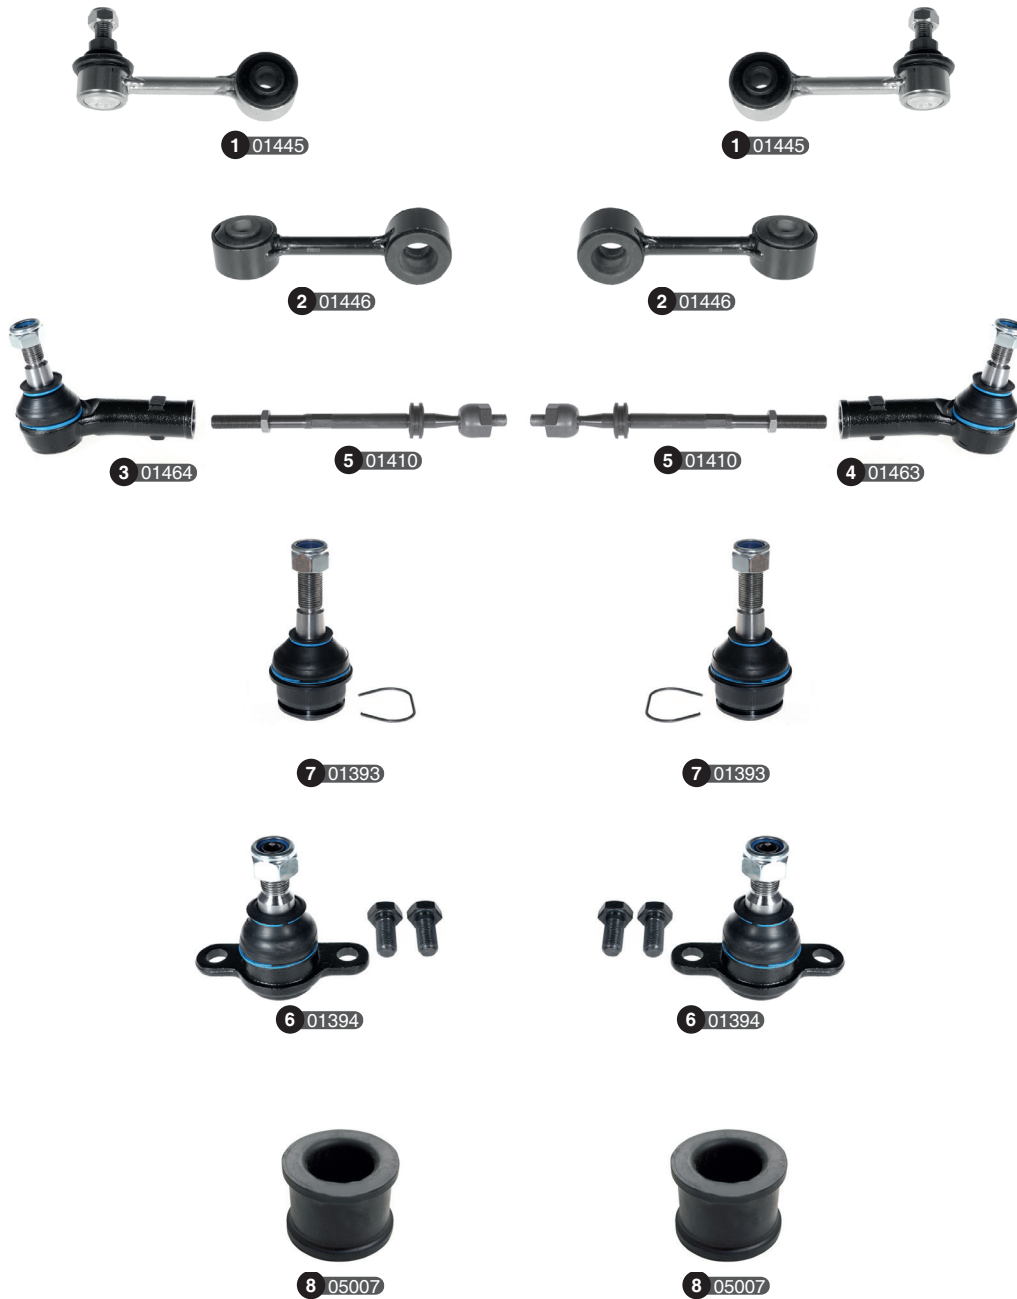

Ref	Old code	CODE	Description	OE - Number	OE - Number	FEATURES	Ref	Old code	CODE	Description	OE - Number	OE - Number	FEATURES
1	VW070	01445	Stabilizer link	701411049B	-	M12x1,5-108 mm	5	VW033	01410	Axial joint	701419804C	701419804D	M16x1,5-M14x1,5
2	VW071	01446	Stabilizer link	701411049	-	-	6	VW017	01394	Ball joint	7D0407361	-	-
3	-	01464	Tie rod end-L	701419811E	-	M12x1,5-Male-M16x1,5-90 mm	7	VW016	01393	Ball joint	701407187	701407187A	-
4	-	01463	Tie rod end-R	701419812D	-	M12x1,5-Male-M16x1,5-90 mm	8	-	05007	Bushing	701411045	7D0411045	Bushing of 01446