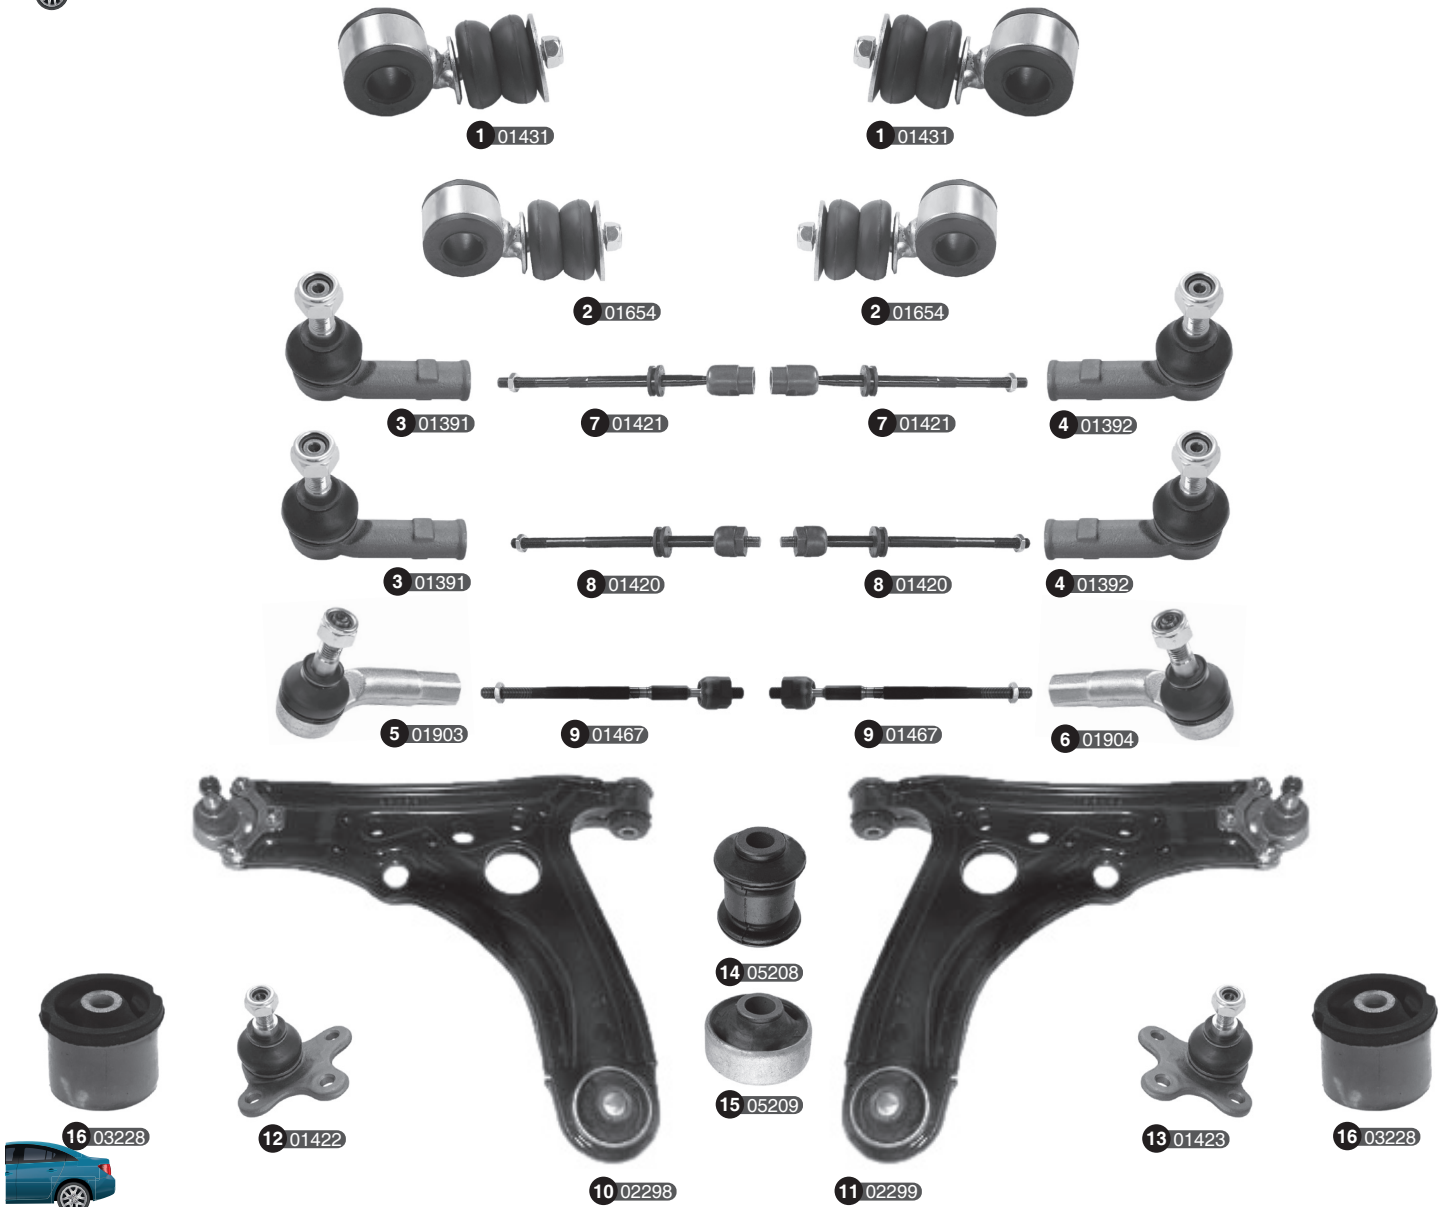

Ref	Old code	CODE	Description	OE - Number	OE - Number	FEATURES	Ref	Old code	CODE	Description	OE - Number	OE - Number	FEATURES
1	VW056	01431	Stabilizer link	6N0411315	6N0411315C	M8x1,25-74 mm	10	VW067-L	02298	Control arm complete-L	6N0407151B+ 6N0407365	-	-
2	-	01654	Stabilizer link	6N0411315A	6N0411315B	M8x1,25-77,5 mm	11	VW067-R	02299	Control arm complete-R	6N0407151B+ 6N0407365A	-	-
3	VW015-L	01391	Tie rod end-L	191419811	8Z0419811A	M12x1,5-Female- M14x1,5-75 mm	12	VW047-L	01422	Ball joint-L	6N0407365	-	M12x1,5
4	VW015-R	01392	Tie rod end-R	191419812	8Z0419812A	M12x1,5-Female- M14x1,5-75 mm	13	VW047-R	01423	Ball joint-R	6N0407365A	-	M12x1,5
5	-	01903	Tie rod end-L	6E0419812	6K0422811	-	14	-	05208	Bushing	6N0407151A Part of	-	Small
6	-	01904	Tie rod end-R	6E0419811	6K0422812	-	15	-	05209	Bushing	6N0407181	-	Big
7	VW046	01421	Axial joint	6N0419803	6N0419804	-	16	-	03228	Bushing	6K0501541	6N0501541C	Rear Axle
8	VW045	01420	Axial joint	6N0422803	6N0422803A	-	17	VW066	02450	Control arm w/o ball joint	6N0407151B	-	-
9	-	01467	Axial joint	6N0422803D	6N0422804D	-