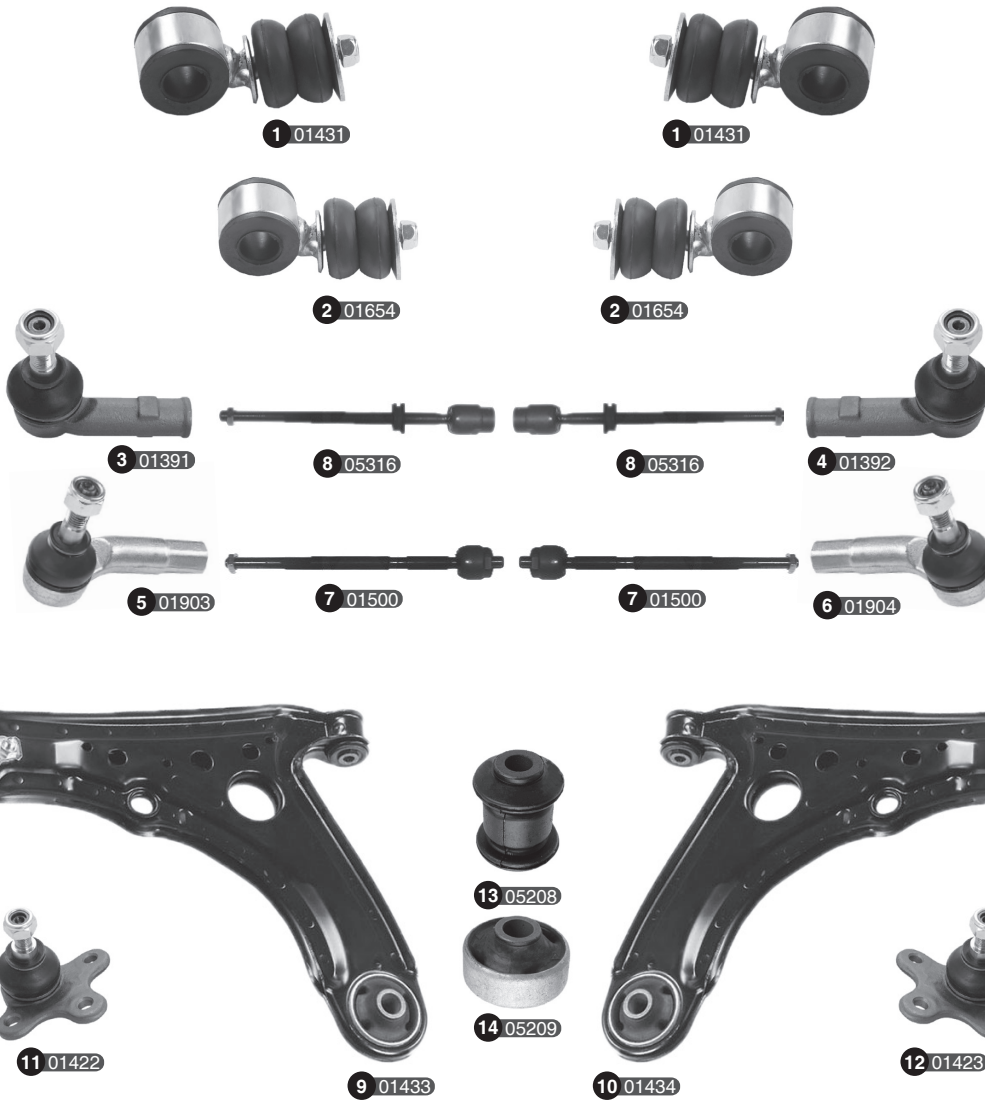

Ref	Old code	CODE	Description	OE - Number	OE - Number	FEATURES	Ref	Old code	CODE	Description	OE - Number	OE - Number	FEATURES
1	VW056	01431	Stabilizer link	6N0411315	6N0411315C	M8x1,25-74 mm	9	VW058-L	01433	Control arm complete-L	6X0407151A+6N0407365	-	-
2	-	01654	Stabilizer link	6N0411315A	6N0411315B	M8x1,25-77,5 mm	10	VW058-R	01434	Control arm complete-R	6N0407151A+6N0407365A	6X0407151A+6N0407365A	-
3	VW015-L	01391	Tie rod end-L	191419811	8Z0419811A	M12x1,5-Female-M14x1,5-75 mm	11	VW047-L	01422	Ball joint-L	6N0407365	6N0407365S	M10x1,5
4	VW015-R	01392	Tie rod end-R	191419812	8Z0419812A	M12x1,5-Female-M14x1,5-75 mm	12	VW047-R	01423	Ball joint-R	6N0407365A	6N0407365AS	M10x1,5
5	-	01903	Tie rod end-L	6E0419812	6K0422811	-	13	-	05208	Bushing	6N0407151A Part of	-	Small
6	-	01904	Tie rod end-R	6E0419811	6K0422812	-	14	-	05209	Bushing	6N0407181	-	Big
7	-	01500	Axial joint	6N0422804C	6X0422803	-	15	-	03228	Bushing	6K0501541	6N0501541C	Rear Axle
8	-	05316	Axial joint	6X0419803 Part of	*97366485	405,5 mm-Forging 1,0Q / 1,5Q / 1,7Q	16	VW057	01432	Control arm w/o ball joint	6N0407151A	6X0407151A	-