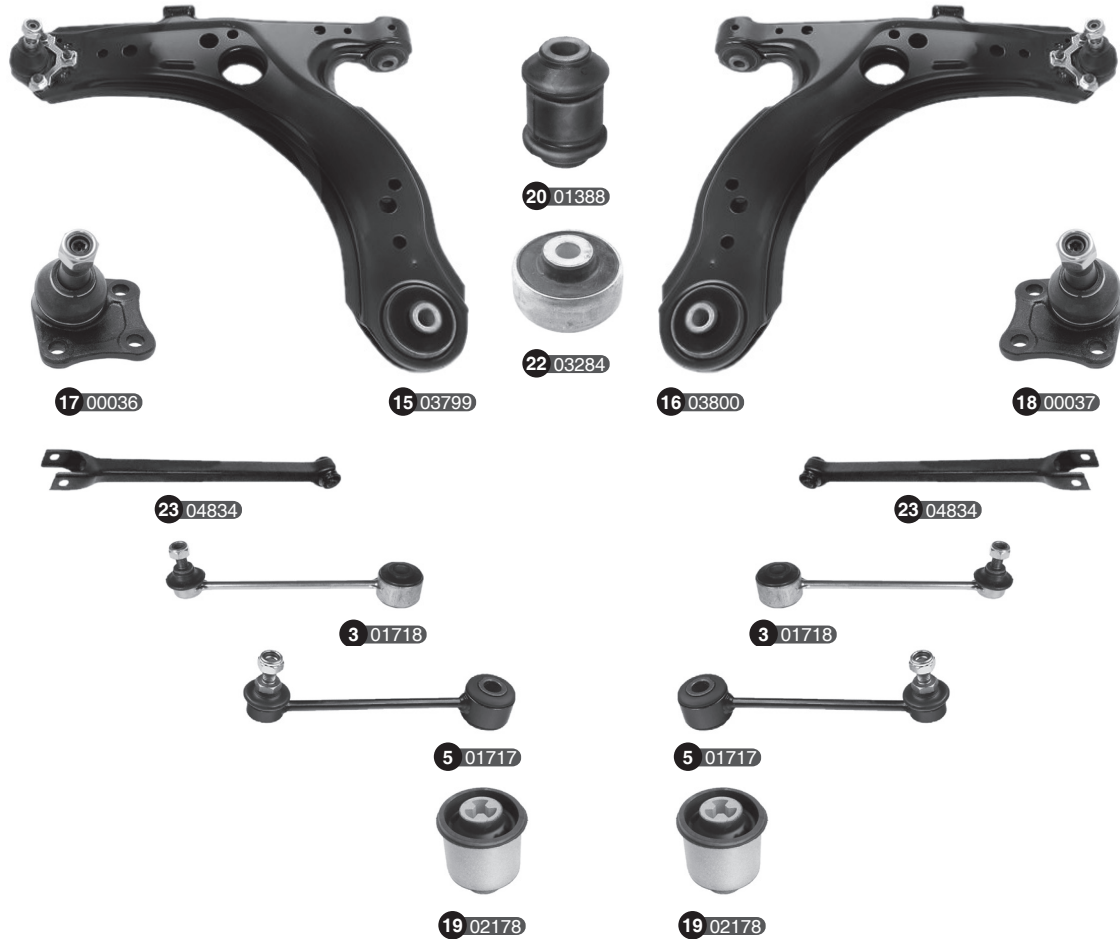

Ref	Old code	CODE	Description	OE - Number	OE - Number	FEATURES	Ref	Old code	CODE	Description	OE - Number	OE - Number	FEATURES
1	VW010	01386	Stabilizer link	1J0411315E	1J0411315G	-	14	SK004-R	01259	Control arm complete-R	1J0407151A+ 1J0407366A	1J0407151CS1+ 1J0407366J	-
2	VW011	01387	Stabilizer link	1J0411315	1J0411315J	-	15	-	03799	Control arm complete-L	1J0407151CS1R	-	Reinforced - Only replace in pairs
3	-	01718	Stabilizer link	1J0505466C	-	Rear	16	-	03800	Control arm complete-R	1J0407151CS2R	-	Reinforced - Only replace in pairs
4	-	03226	Stabilizer link	1J0411315H	1J0411315K	-	17	AU011-L	00036	Ball joint-L	1J0407365A	1J0407365J	M12x1,5
5	-	01717	Stabilizer link	1J0505466B	-	Rear	18	AU011-R	00037	Ball joint-R	1J0407366A	1J0407366J	M12x1,5
6	SK035-L	01266	Stabilizer link-L	1J0411315D	-	-	19	-	02178	Bushing	1J0501541C	-	Rear Axle
7	SK035-R	01267	Stabilizer link-R	1J0411316D	-	-	20	VW012	01388	Bushing	180407182	357407182	Small / Inner
8	AU013-L	00040	Tie rod end-L	1J0422811B	1J0422811E	M12x1,5-Female-M14x1,5-94 mm	21	VW013	01389	Bushing	180407181	L1J0407181	Big / Outer
9	AU013-R	00041	Tie rod end-R	1J0422812B	1J0422812E	M12x1,5-Female-M14x1,5-94 mm	22	-	03284	Bushing	6R0407181B	8N0407181B	Big
10	AU015	00042	Axial joint	1J0422803A Part of	1J0422804A	M14x1,5-M16x1,5	23	-	04834	Track rod	1J0505323E	1J0505323L	Rear
11	-	01478	Axial joint	1J0422803B Part of	1J0422821B	M14x1,5-M16x1,5	24	SK003	01257	Control arm w/o ball joint	1J0407151A	1J0407151CS1	-
12	-	01840	Axial joint	1J0422821A	-	M14x1,5-M16x1,5	25	-	03798	Control arm w/o ball joint	1J0407151CS1R Part of	1J0407151CS2R Part of	-
13	SK004-L	01258	Control arm complete-L	1J0407151A+ 1J0407365A	1J0407151CS1+ 1J0407365J	-