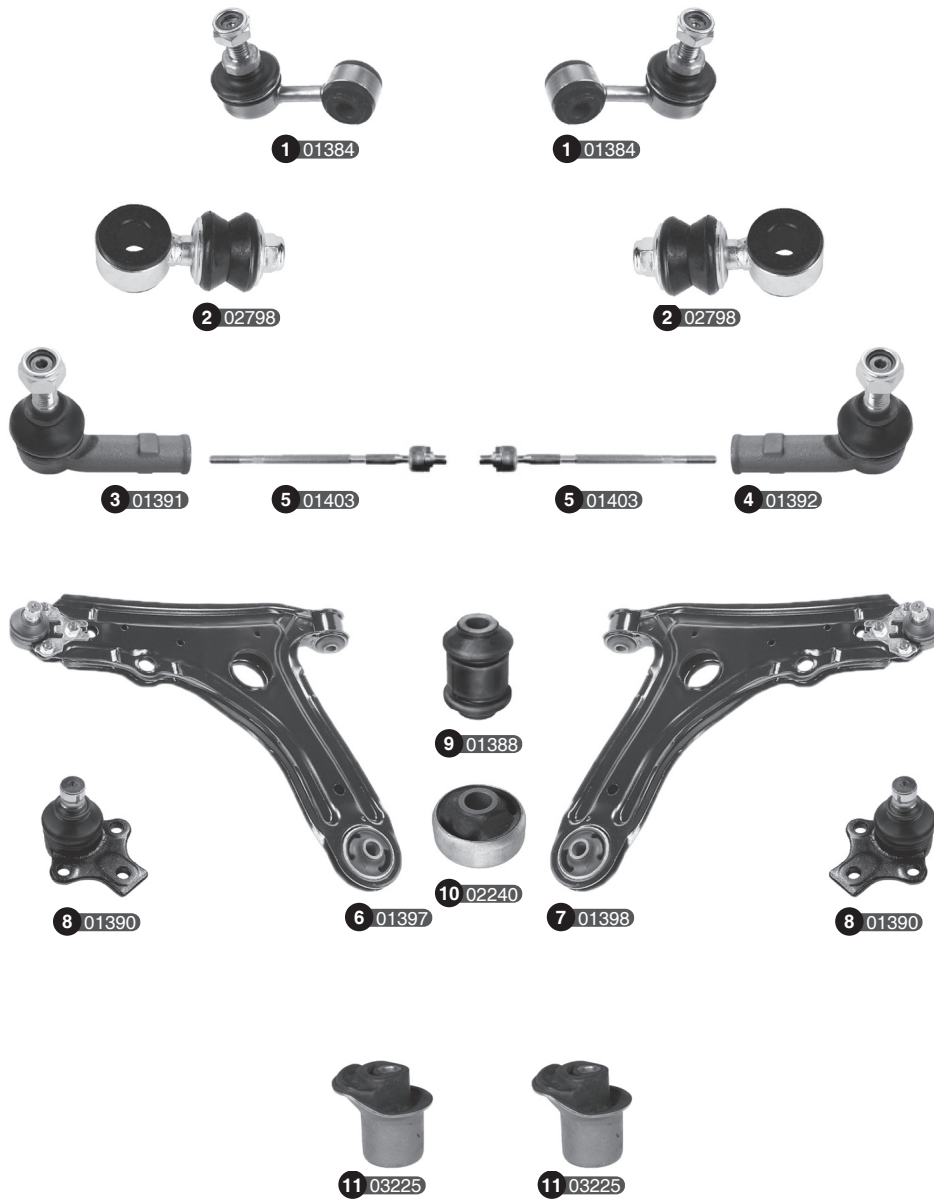

Ref	Old code	CODE	Description	OE - Number	OE - Number	FEATURES	Ref	Old code	CODE	Description	OE - Number	OE - Number	FEATURES
1	VW001	01384	Stabilizer link	535411315	535411315	-	7	VW021-R	01398	Control arm complete-R	191407151B+357407365**	-	-
2	VW018	02798	Stabilizer link	6K0411315	-	17mm	8	VW014	01390	Ball joint	357407365	357407365A	-
3	VW015-L	01391	Tie rod end-L	191419811	3A0422811	-	9	VW012	01388	Bushing	180407182	191407182	Small / Inner
4	VW015-R	01392	Tie rod end-R	191419812	3A0422812	-	10	VW019	02240	Bushing	191407181	191407181B	Big
5	VW026	01403	Axial joint	191422803A	191422804A	-	11	-	03225	Bushing	1H0501541A	-	Rear Axle
6	VW021-L	01397	Control arm complete-L	191407151B+357407365*	-	-	12	VW020	01396	Control arm w/o ball joint	191407151B	191407151A	-