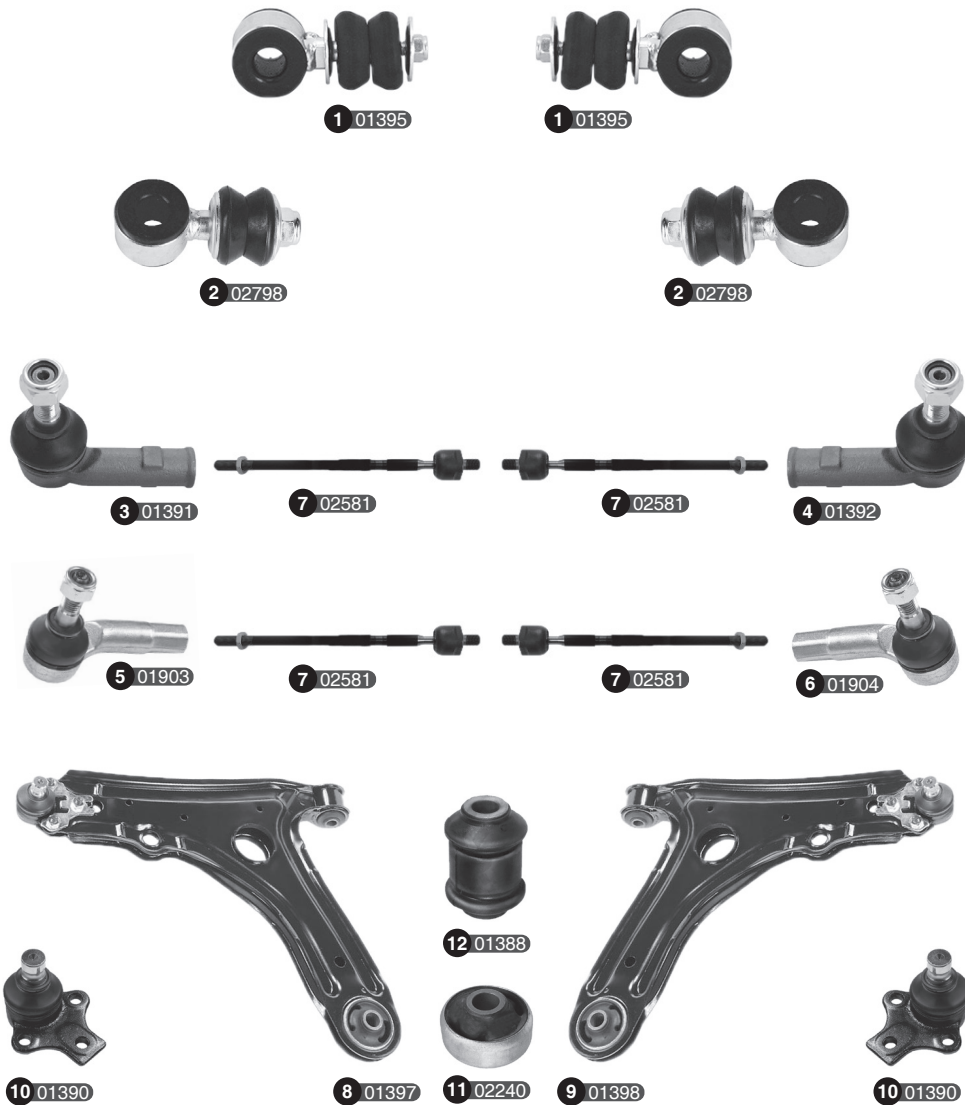

Ref	Old code	CODE	Description	OE - Number	OE - Number	FEATURES	Ref	Old code	CODE	Description	OE - Number	OE - Number	FEATURES
1	VW018	01395	Stabilizer link	191411315	191411315B	15mm	8	VW021-L	01397	Control arm complete-L	191407151B+357407365*	-	-
2	VW018	02798	Stabilizer link	6K0411315	-	17mm	9	VW021-R	01398	Control arm complete-R	191407151B+357407365**	-	-
3	VW015-L	01391	Tie rod end-L	191419811	8Z0419811A	-	10	VW014	01390	Ball joint	357407365	357407365A	-
4	VW015-R	01392	Tie rod end-R	191419812	8Z0419812A	-	11	VW019	02240	Bushing	191407181	191407181E	Big
5	-	01903	Tie rod end-L	6K0422811	-	-	12	VW012	01388	Bushing	180407182	357407182	Small / Inner
6	-	01904	Tie rod end-R	6K0422812	-	-	13	VW020	01396	Control arm w/o ball joint	191407151B	-	-
7	-	02581	Axial joint	6K0422803	6K0422803D	-