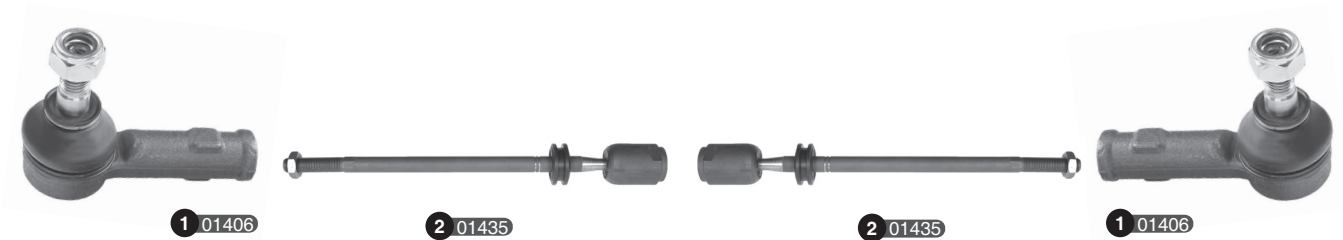

Ref	Old code	CODE	Description	OE - Number	OE - Number	FEATURES	Ref	Old code	CODE	Description	OE - Number	OE - Number	FEATURES
1	VW030	01406	Tie rod end	171419811	171419811A	-	3	-	01458	Ball joint	171407365F	171407365G	-
2	VW059	01435	Axial joint	171419821	171419821A	M14x1,5-M22x1,5