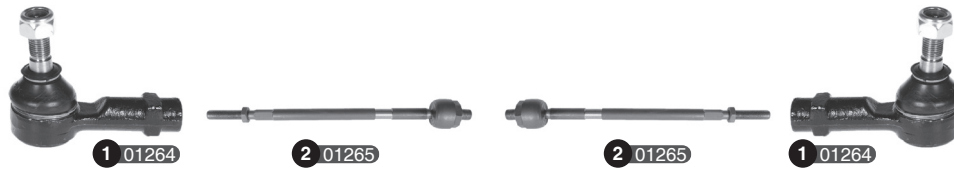

Ref	Old code	CODE	Description	OE - Number	OE - Number	FEATURES	Ref	Old code	CODE	Description	OE - Number	OE - Number	FEATURES
1	SK011	01264	Tie rod end	115500440	6U0422811	M12x1,25-Female-M12x1-80 mm	2	SK030	01265	Axial joint	6U0422807	-	-
							3	SK010	01263	Ball joint	115420240	6U0407807	-