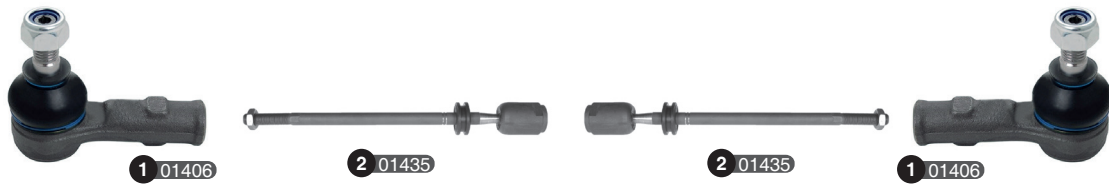

Ref	Old code	CODE	Description	OE - Number	OE - Number	FEATURES	Ref	Old code	CODE	Description	OE - Number	OE - Number	FEATURES
1	-	03599	Stabilizer link	6R0411315 Part of	6R0411315	M10x1,25-270 mm	9	-	05384	Control arm complete-L	6Q0407151DL	-	Big bushing included
2	SK001	01256	Stabilizer link	6Q0411315A	8Z0411315D	M10x1,5-272 mm	10	-	05385	Control arm complete-R	6Q0407151DR	-	Big bushing included
3	SE002-L	01248	Tie rod end-L	1S0423811A	6RD422811	M12x1,5-Female-M16x1,5-94 mm	11	SE006-L	01251	Ball joint-L	6Q0407365A	6Q0407365B	-
4	SE002-R	01249	Tie rod end-R	6RD422812	-	M12x1,5-Female-M14x1,5-94 mm	12	SE006-R	01252	Ball joint-R	6Q0407366A	6Q0407366B	-
5	-	01505	Axial joint	6Q0423810E	-	-	13	-	02389	Bushing	6Q0407183	6Q0407183A	Central
6	-	01576	Axial joint	6Q0423803A	6Q0423810C	M14x1,5-M16x1,5	14	-	02514	Bushing	6Q0407182A	-	Small
7	SE012-L	01254	Control arm complete-L	6Q0407151D+ 6Q0407365A	-x	-	15	-	05173	Bushing	1K0407183E	6Q0407183B	-
8	SE012-R	01255	Control arm complete-R	6Q0407151D+ 6Q0407366A	-	-	16	-	02178	Bushing	1J0501541C	-	Rear Axle