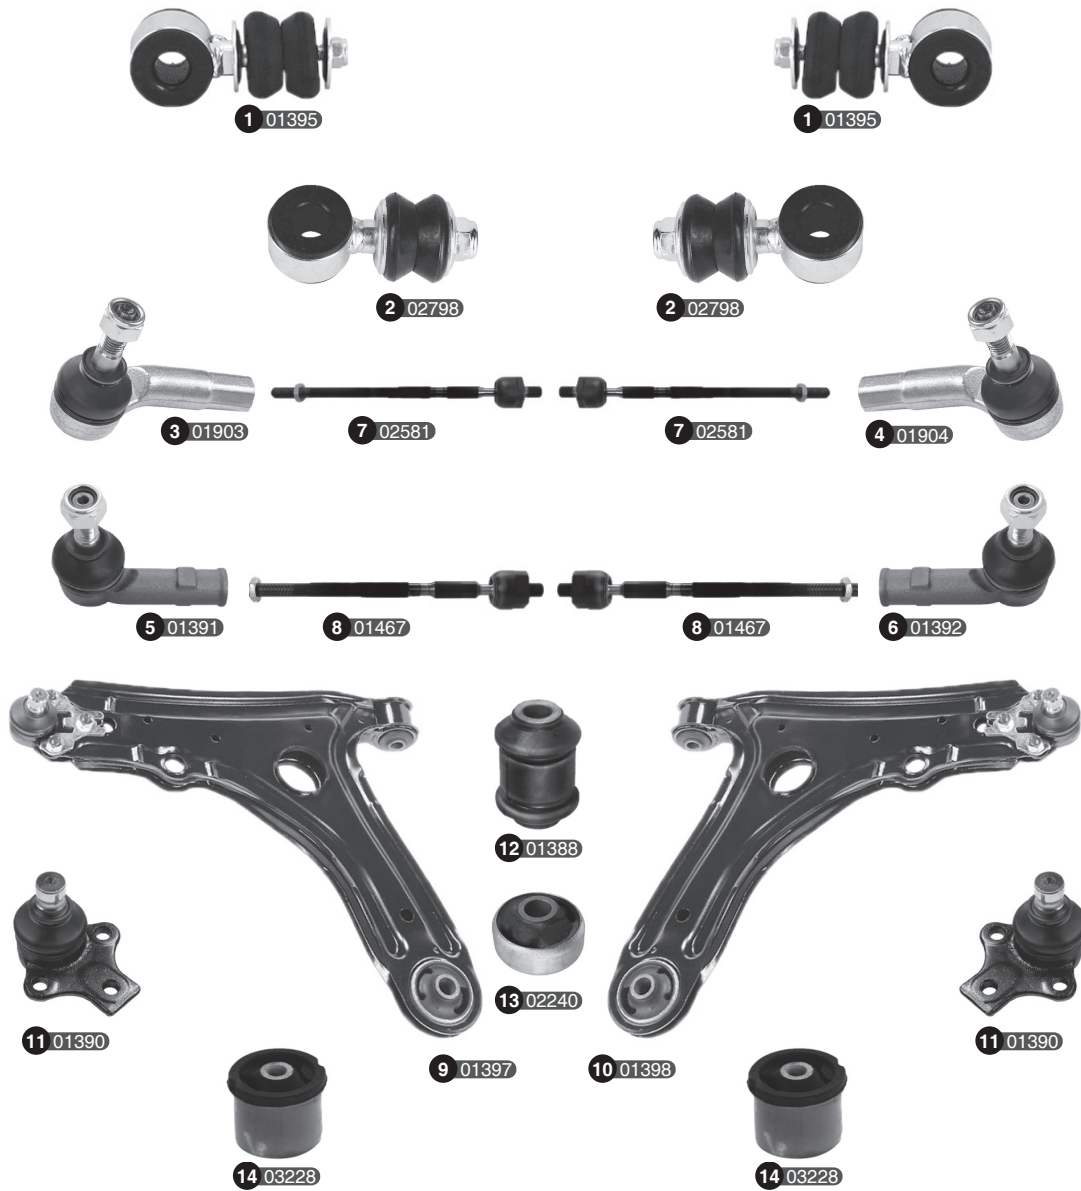

Ref	Old code	CODE	Description	OE - Number	OE - Number	FEATURES	Ref	Old code	CODE	Description	OE - Number	OE - Number	FEATURES
1	VW018	01395	Stabilizer link	191411315	191411315B	M12x1,75-80 mm	8	-	01467	Axial joint	6N0422803D	6N0422804D	-
2	VW018	02798	Stabilizer link	6K0411315	-	-	9	VW021-L	01397	Control arm complete-L	191407151B+357407365*	-	19-366,7 mm
3	-	01903	Tie rod end-L	6K0422811	-	M12x1,5-M14x1,5-95 mm	10	VW021-R	01398	Control arm complete-R	191407151B+357407365**	-	19-366,7 mm
4	-	01904	Tie rod end-R	6K0422812	-	M12x1,25-M14x1,5-95 mm	11	VW014	01390	Ball joint	357407365	357407365A	19
5	VW015-L	01391	Tie rod end-L	191419811	8Z0419811A	M12x1,5-Female-M14x1,5-75 mm	12	VW012	01388	Bushing	180407182	357407182	Small / Inner
6	VW015-R	01392	Tie rod end-R	191419812	8Z0419812A	M12x1,5-Female-M14x1,5-75 mm	13	VW019	02240	Bushing	191407181	191407181E	Big
7	-	02581	Axial joint	6K0422803A	6K0422804D	-	14	-	03228	Bushing	6K0501541	6N0501541C	Rear Axle
							15	VW020	01396	Control arm w/o ball joint	191407151B	-	-