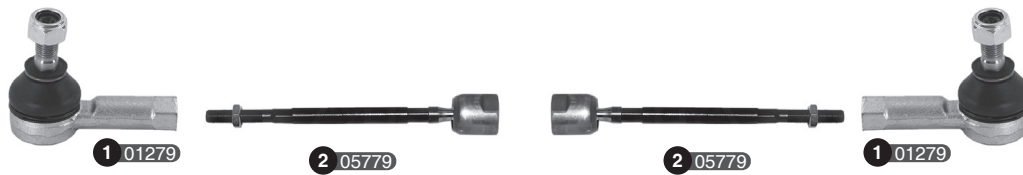

Ref	Old code	CODE	Description	OE - Number	OE - Number	FEATURES	Ref	Old code	CODE	Description	OE - Number	OE - Number	FEATURES
1	SZ002	01279	4881060B00	4882060B00	Tie rod end	-	2	-	05779	4883075F00	-	Axial joint	-