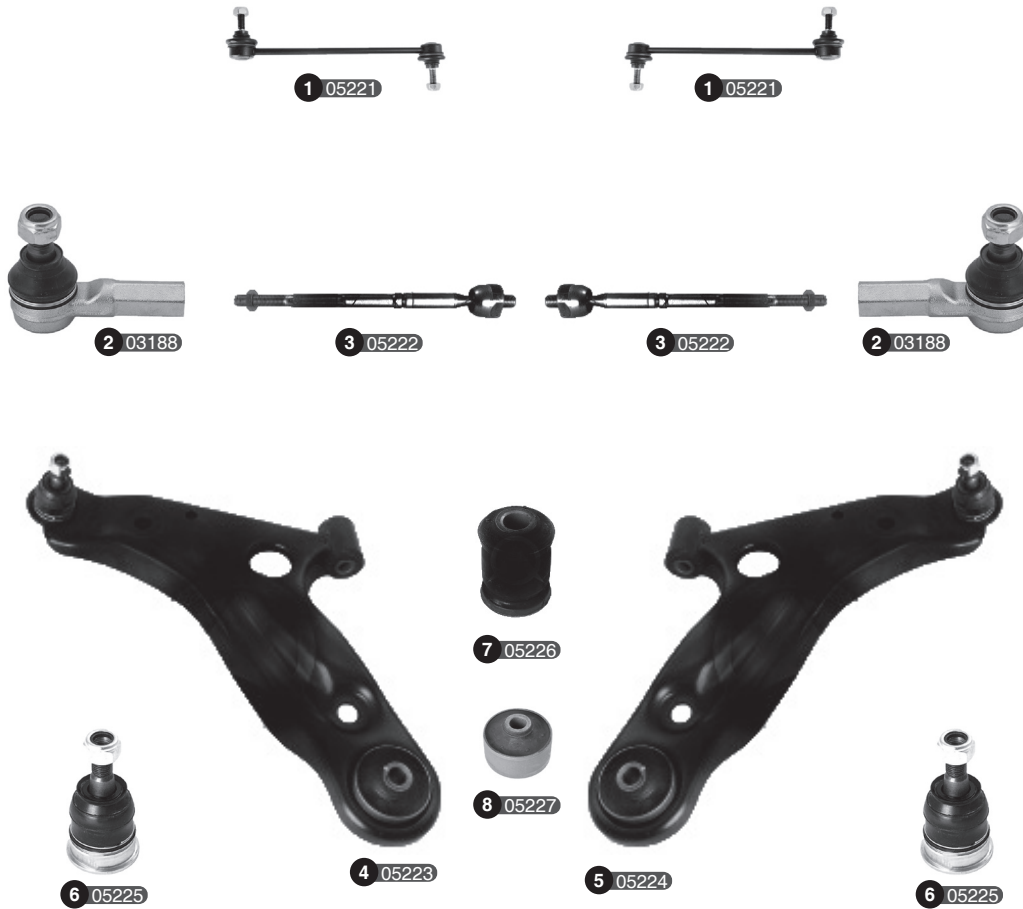

INDUKSUNDA

Ref	Old code	CODE	Description	OE - Number	OE - Number	FEATURES	Ref	Old code	CODE	Description	OE - Number	OE - Number	FEATURES
1	-	03169	Tie rod end	-	4881084000	-	2	SZ001	01278	Axial joint	-	4883084000	M12x1,25- M14x1,5-226 mm

Ref	Old code	CODE	Description	OE - Number	OE - Number	FEATURES	Ref	Old code	CODE	Description	OE - Number	OE - Number	FEATURES
1	-	03169	Tie rod end	-	4881084000	-	2	-	05782	Axial joint	-	48830M70F00	-

Ref	Old code	CODE	Description	OE - Number	OE - Number	FEATURES	Ref	Old code	CODE	Description	OE - Number	OE - Number	FEATURES
1	-	05221	Stabilizer link	546164A00B	42420M68K00	-	5	-	05224	Control arm complete-R	545304A00D	45201M68K00	-
2	-	03188	Tie rod end	48810M68K00	4709195	-	6	-	05225	"	"545294A00A	4520168L00 Part of	Ball joint
3	-	05222	Axial joint	48830M68K00	485104A00C	-	7	-	05226	Bushing	544234A00B	45430M68K00	Small
4	-	05223	Control arm complete-L	545294A00D	45202M68K00	-	8	-	05227	Bushing	545304A00D	45201M68K00 Part of	Big

Ref	Old code	CODE	Description	OE - Number	OE - Number	FEATURES	Ref	Old code	CODE	Description	OE - Number	OE - Number	FEATURES
1	-	03173	Stabilizer link	5461850A00	4663060G00	M10x1,5-84,5 mm	3	-	03172	Stabilizer link-R	4663080F00000	4663080F00	Rear-M10x1,5-150 mm
2	-	03171	Stabilizer link-L	4664080F00000	4664080F00	Rear-M10x1,5-150 mm	4	SZ002	01279	Tie rod end	4882060B00	4881060B00	-
							5	-	03170	Axial joint	-	4883060G00	-