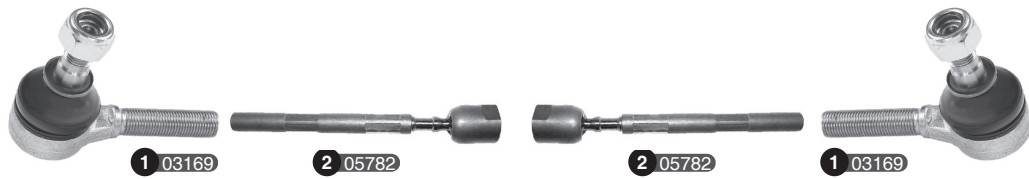

INDUKSUNDA

Ref	Old code	CODE	Description	OE - Number	OE - Number	FEATURES	Ref	Old code	CODE	Description	OE - Number	OE - Number	FEATURES
1	-	03169	Tie rod end	-	4881084000	-	2	SZ001	01278	Axial joint	-	4883084000	M12x1,25- M14x1,5-226 mm

Ref	Old code	CODE	Description	OE - Number	OE - Number	FEATURES	Ref	Old code	CODE	Description	OE - Number	OE - Number	FEATURES
1	-	03169	Tie rod end	-	4881084000	-	2	-	05782	Axial joint	-	48830M70F00	-

Ref	Old code	CODE	Description	OE - Number	OE - Number	FEATURES	Ref	Old code	CODE	Description	OE - Number	OE - Number	FEATURES
1	-	05221	Stabilizer link	546164A00B	42420M68K00	-	5	-	05224	Control arm complete-R	545304A00D	45201M68K00	-
2	-	03188	Tie rod end	48810M68K00	4709195	-	6	-	05225	"	"545294A00A	4520168L00 Part of	Ball joint
3	-	05222	Axial joint	48830M68K00	485104A00C	-	7	-	05226	Bushing	544234A00B	45430M68K00	Small
4	-	05223	Control arm complete-L	545294A00D	45202M68K00	-	8	-	05227	Bushing	545304A00D	45201M68K00 Part of	Big

Ref	Old code	CODE	Description	OE - Number	OE - Number	FEATURES	Ref	Old code	CODE	Description	OE - Number	OE - Number	FEATURES
1	-	03173	Stabilizer link	5461850A00	4663060G00	M10x1,5-84,5 mm	3	-	03172	Stabilizer link-R	4663080F00000	4663080F00	Rear-M10x1,5-150 mm
2	-	03171	Stabilizer link-L	4664080F00000	4664080F00	Rear-M10x1,5-150 mm	4	SZ002	01279	Tie rod end	4882060B00	4881060B00	-
							5	-	03170	Axial joint	-	4883060G00	-