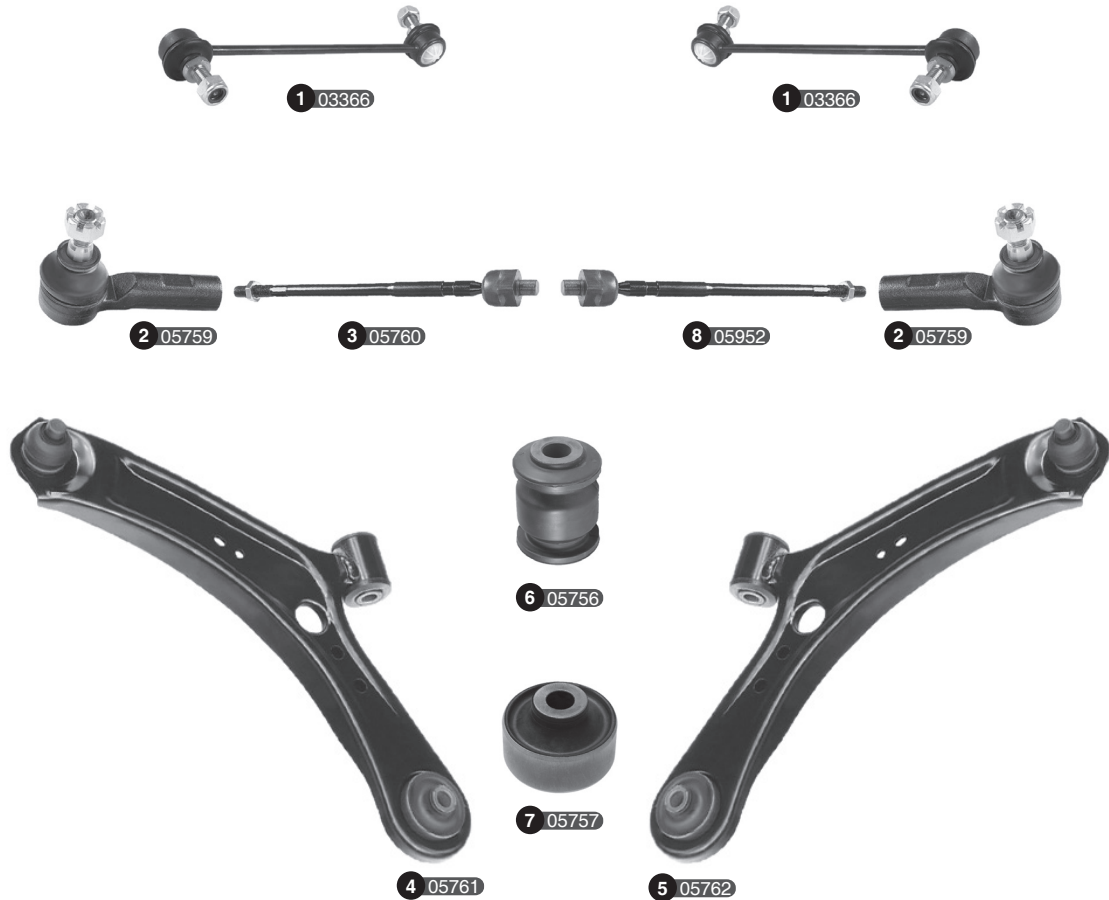

Ref	Old code	CODE	Description	OE – Number	OE – Number	FEATURES	Ref	Old code	CODE	Description	OE – Number	OE – Number	FEATURES
1	-	03366	Stabilizer link	4242080J00000	4242080J00	M10x1,5-271 mm	5	-	05762	Control arm complete-R	-	4520179J00	-
2	-	05759	Tie rod end	-	4881079J00	-	6	-	05756	Bushing	4553071L00	4526179J00	Small
3	-	05760	Axial joint-L	-	4883079J10 Part of	-	7	-	05757	Bushing	71742732 Part of	4520161M00 Part of	Big
4	-	05761	Control arm complete-L	-	4520279J00	-	8	-	05952	Axial joint -R	4883079J10 Part of