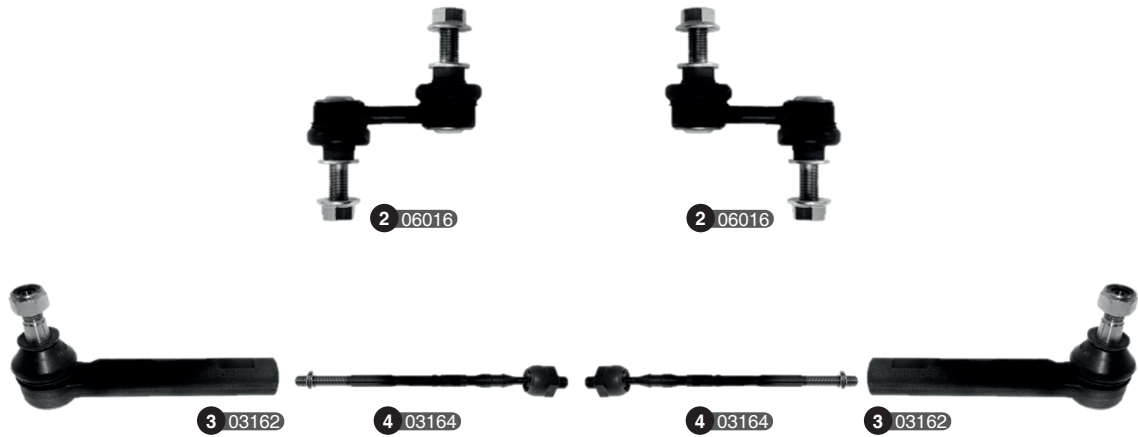

Ref	Old code	CODE	Description	OE - Number	OE - Number	FEATURES	Ref	Old code	CODE	Description	OE - Number	OE - Number	FEATURES
1	-	05707	Stabilizer link	20470AJ000	20470FG000	Rear	4	-	03164	Axial joint	34160AE000	34160AE001	-
2	-	06016	Stabilizer link	20420AJ000	-	-	5	-	01274	Ball joint	20206AJ000	21067GA050	M12x1,25
3	-	03162	Tie rod end	34141AA040	34141AA042	-