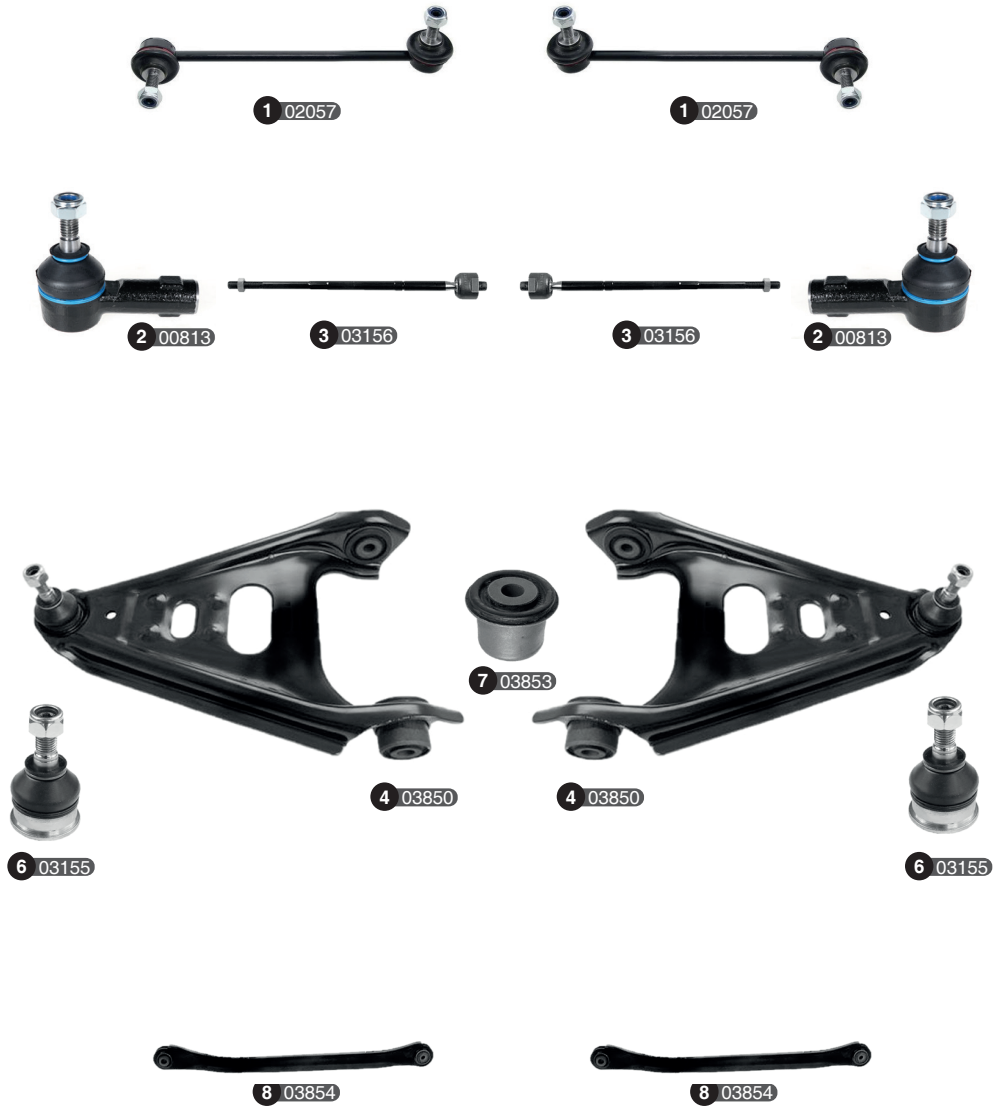

Ref	Old code	CODE	Description	OE - Number	OE - Number	FEATURES	Ref	Old code	CODE	Description	OE - Number	OE - Number	FEATURES
1	-	02057	Stabilizer link	4513200189	4513200189	M10x1,5-226,5 mm	5	-	03851	Control arm w/o ball joint	4513300010 Part of	4513300010 Part of	-
2	OP034	00813	Tie rod end	26087868	4513380137	M10x1,5-Female-M12x1,5-70 mm	6	-	03155	Ball joint	4513300010 Part of	4513300010 Part of	-
3	-	03156	Axial joint	4514600151 Part of	4514600051 Part of	-	7	-	03853	Bushing	4513300010 Part of	4513300010 Part of	-
4	-	03850	Control arm complete	4513300010	4513300010	-	8	-	03854	Track Control arm	4513500129	4513500129	-