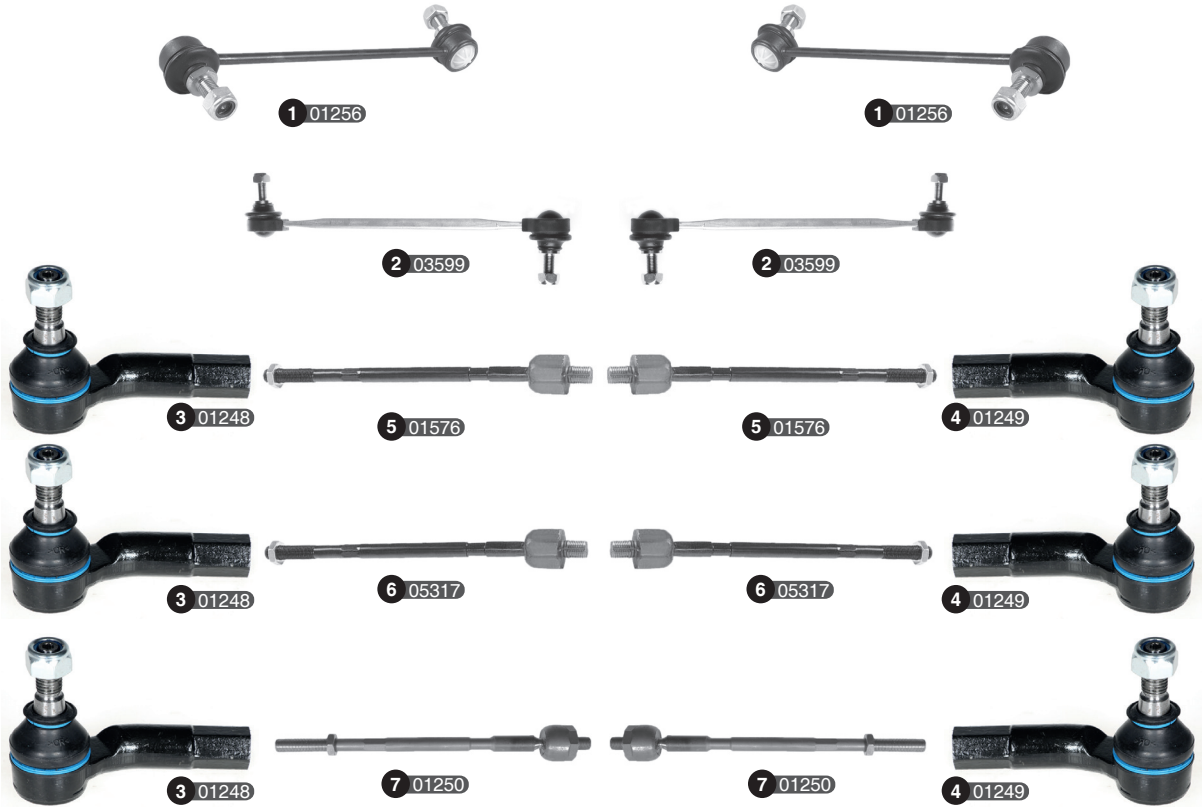

SKODA
A

Ref	Old code	CODE	Description	OE - Number	OE - Number	FEATURES	Ref	Old code	CODE	Description	OE - Number	OE - Number	FEATURES
1	SK001	01256	Stabilizer link	6Q0411315Q	6Q0411315B	M10x1,5-272 mm	7	-	03451	Control arm complete-R	1S0407152+ 6R0407366	1S0407152+ 6R0407366A	Lower-M12x1,5-294,3 mm
2	-	03599	Stabilizer link	6Q0411315 Part of	6R0411315 Part of	M10x1,25-270 mm	8	-	03452	Control arm w/o ball joint-L	1S0407151	-	-
3	SE002-L	01248	Tie rod end-L	1S0423811A	6C0423811A	M12x1,5-Female-M14x1,5-94 mm	9	-	03453	Control arm w/o ball joint-R	1S0407152	-	-
4	SE002-R	01249	Tie rod end-R	1S0423812A	6C0423812A	M12x1,5-Female-M14x1,5-94 mm	10	-	02552	Ball joint-L	5U0407365A	6R0407365	Lower-M12x1,5
5	-	05807	Axial joint	1S0423810A	-	-	11	-	02553	Ball joint-R	5U0407366A	6R0407366	Lower-M12x1,5
6	-	03450	Control arm complete-L	1S0407151+ 6R0407365	1S0407151+ 6R0407365A	M12x1,5-294,3 mm	12	VW012	01388	Bushing	180407182	191407182	Small
							13	VW013	01389	Bushing	180407181	1J0407181	Big