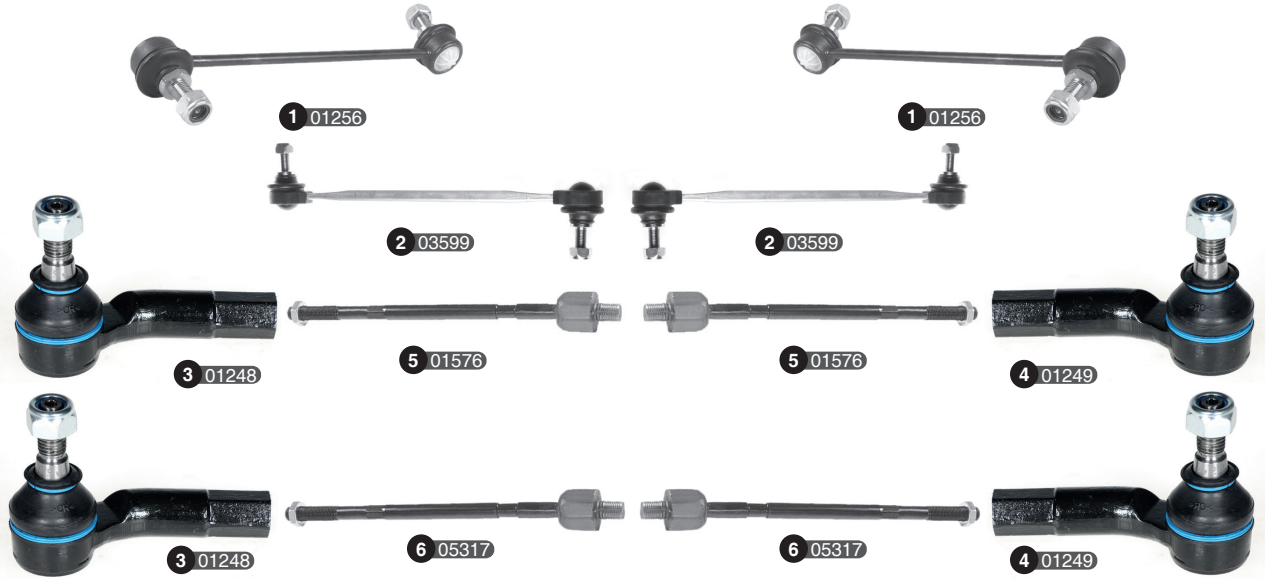

ROOMSTER (5J) (09/2006-04/2015)
ROOMSTER PRAKTIK (5J) (03/2007-04/2015)

Ref	Old code	CODE	Description	OE – Number	OE – Number	FEATURES	Ref	Old code	CODE	Description	OE – Number	OE – Number	FEATURES
1	SK001	01256	Stabilizer link	6Q0411315A	6Q0411315B	M10x1,5-272 mm	14	-	02554	Control arm w/o ball joint-L	6R0407151A	6R0407151F	-
2	-	03599	Stabilizer link	6Q0411315 Part of	-	M10x1,25-270 mm	15	-	02555	Control arm w/o ball joint-R	6R0407152A	6R0407152F	-
3	SE002-L	01248	Tie rod end-L	1S0423811A	6C0423811A	"M12x1,5-Female-M14x1,5-94 mm (TRW / SMI)"	16	-	02552	Ball joint-L	5U0407365A	6R0407365	Lower-M12x1,5
4	SE002-R	01249	Tie rod end-R	1S0423812A	6C0423812A	"M12x1,5-Female-M14x1,5-94 mm (TRW / SMI)"	17	-	02553	Ball joint-R	5U0407366A	6R0407366	Lower-M12x1,5
5	-	01576	Axial joint	6Q0423803A	6Q0423804A	M14x1,5-M16x1,5-300 mm (SMI)	18	SE006-L	01251	Ball joint-L	6Q0407365A	6Q0407365B	Lower-M12x1,5
6	-	05317	Axial joint	6Q0423804P Part of	-	TRW	19	SE006-R	01252	Ball joint-R	6Q0407366A	6Q0407366B	Lower-M12x1,5
7	SE012-L	01254	Control arm complete-L	6Q0407151D+ 6Q0407365A	-	-	20	VW012	01388	Bushing	180407182	191407182	Small
8	SE012-R	01255	Control arm complete-R	6Q0407151D+ 6Q0407366A	-	-	21	VW013	01389	Bushing	180407181	1J0407181	Big
9	-	05384	Control arm complete-L	6Q0407151DL	-	-	22	-	05173	Bushing	1K0407183E	6Q0407183B	Big
10	-	05385	Control arm complete-R	6Q0407151DR	-	-	23	-	02514	Bushing	6Q0407182A	-	Small
11	-	02556	Control arm complete-L	6R0407151A+ 5U0407365A	6R0407151A+ 6R0407365	M12x1,5-383 mm	24	-	02389	Bushing	6Q0407183	6Q0407183A	Central
12	-	02557	Control arm complete-R	6R0407152A+ 5U0407366A	6R0407152A+ 6R0407366	M12x1,5-383 mm	25	-	02178	Bushing	1J0501541C	-	Rear Axle
13	SE011	01253	Control arm w/o ball joint	6Q0407151D	6Q0407151E	-