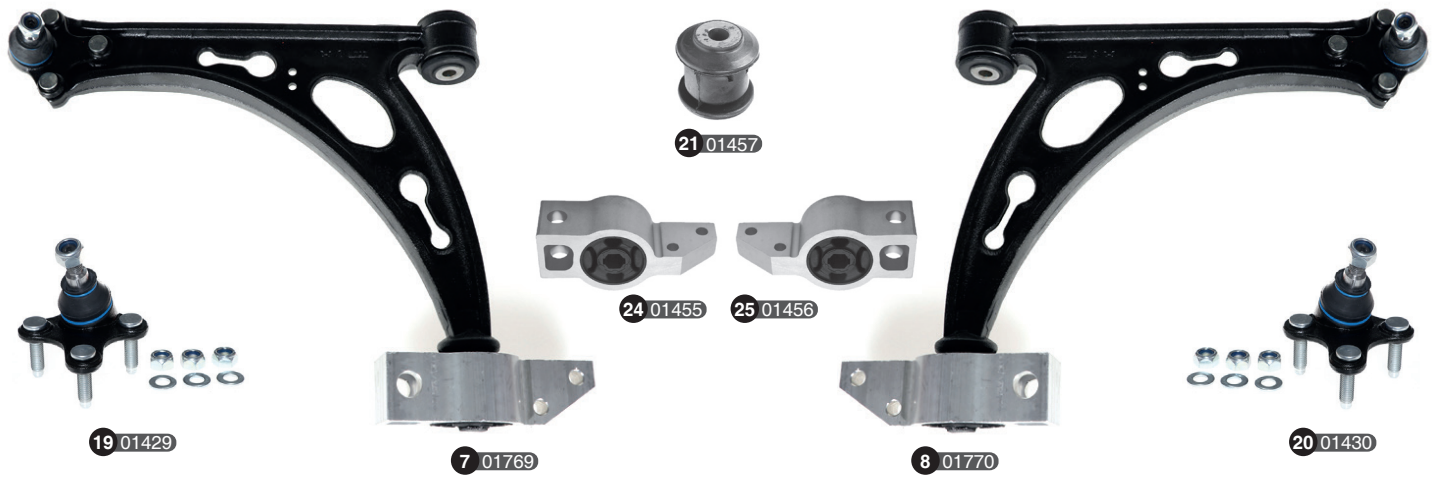

Ref	Old code	CODE	Description	OE – Number	OE – Number	FEATURES	Ref	Old code	CODE	Description	OE – Number	OE – Number	FEATURES
1	SK001	01256	Stabilizer link	6Q0411315A	6Q0411315B	M10x1,5-272 mm	14	-	02554	Control arm w/o ball joint-L	6R0407151A	6R0407151F	-
2	-	03599	Stabilizer link	6Q0411315 Part of	-	M10x1,25-270 mm	15	-	02555	Control arm w/o ball joint-R	6R0407152A	6R0407152F	-
3	SE002-L	01248	Tie rod end-L	1S0423811A	6C0423811A	"M12x1,5-Female-M14x1,5-94 mm (TRW / SMI)"	16	-	02552	Ball joint-L	5U0407365A	6R0407365	Lower-M12x1,5
4	SE002-R	01249	Tie rod end-R	1S0423812A	6C0423812A	"M12x1,5-Female-M14x1,5-94 mm (TRW / SMI)"	17	-	02553	Ball joint-R	5U0407366A	6R0407366	Lower-M12x1,5
5	-	01576	Axial joint	6Q0423803A	6Q0423804A	M14x1,5-M16x1,5-300 mm (SMI)	18	SE006-L	01251	Ball joint-L	6Q0407365A	6Q0407365B	Lower-M12x1,5
6	-	05317	Axial joint	6Q0423804P Part of	-	TRW	19	SE006-R	01252	Ball joint-R	6Q0407366A	6Q0407366B	Lower-M12x1,5
7	SE012-L	01254	Control arm complete-L	6Q0407151D+ 6Q0407365A	-	-	20	VW012	01388	Bushing	180407182	191407182	Small
8	SE012-R	01255	Control arm complete-R	6Q0407151D+ 6Q0407366A	-	-	21	VW013	01389	Bushing	180407181	1J0407181	Big
9	-	05384	Control arm complete-L	6Q0407151DL	-	-	22	-	05173	Bushing	1K0407183E	6Q0407183B	Big
10	-	05385	Control arm complete-R	6Q0407151DR	-	-	23	-	02514	Bushing	6Q0407182A	-	Small
11	-	02556	Control arm complete-L	6R0407151A+ 5U0407365A	6R0407151A+ 6R0407365	M12x1,5-383 mm	24	-	02389	Bushing	6Q0407183	6Q0407183A	Central
12	-	02557	Control arm complete-R	6R0407152A+ 5U0407366A	6R0407152A+ 6R0407366	M12x1,5-383 mm	25	-	02178	Bushing	1J0501541C	-	Rear Axle
13	SE011	01253	Control arm w/o ball joint	6Q0407151D	6Q0407151E	-