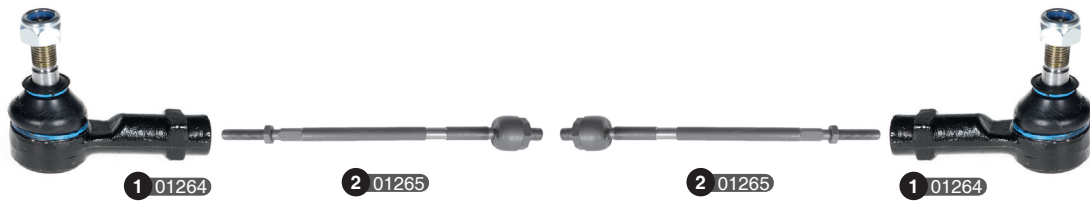

FAVORIT (781) (05/1989-09/1994)
FAVORIT FORMAN (785) (08/1991-06/1995)
FAVORIT PICKUP (787) (06/1992-06/1997)

Ref	Old code	CODE	Description	OE - Number	OE - Number	FEATURES	Ref	Old code	CODE	Description	OE - Number	OE - Number	FEATURES
1	SK011	01264	Tie rod end	115500440	6U0422811	M12x1,25-Female-M12x1-80 mm	3	-	05373	Control arm complete-L	115420020	-	Lower
							4	-	05374	Control arm complete-R	115420021	-	Lower
2	SK030	01265	Axial joint	6U0422807	-	M12x1-M14x1,5-324 mm	5	SK010	01263	Ball joint	115420240	6U0407365	Lower-17