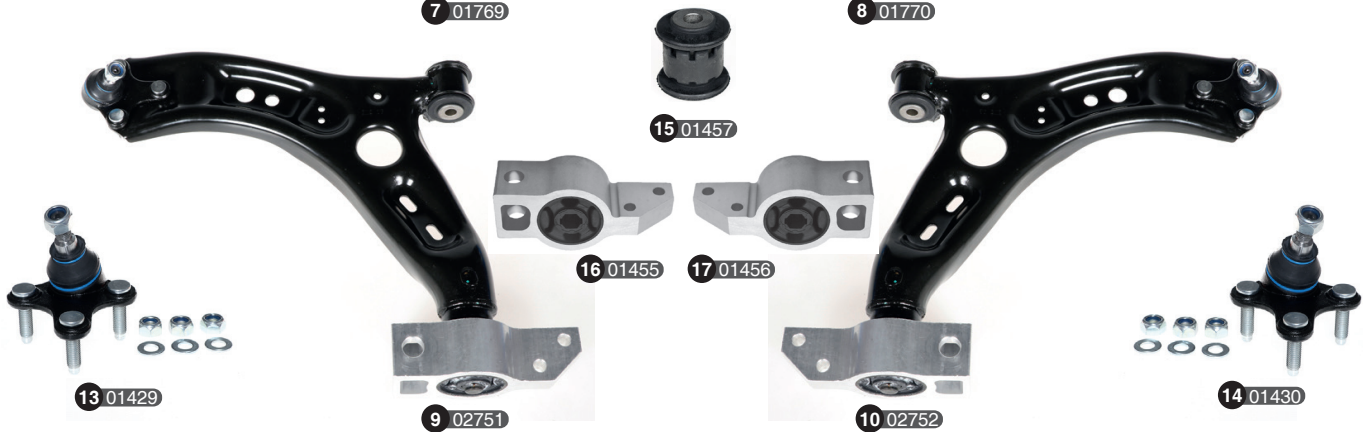

27 04834

27 04834

25 02178

25 02178

3 01718

3 01718

Ref	Old code	CODE	Description	OE - Number	OE - Number	FEATURES	Ref	Old code	CODE	Description	OE - Number	OE - Number	FEATURES
1	VW010	01386	Stabilizer link	1J0411315E	1J0411315G	M10x1,5-105 mm	15	SK004-L	01258	Control arm complete-L	1J0407151A+ 1J0407365A	1J0407151A+ 1J0407365AS	M12x1,5-392,5 mm
2	VW011	01387	Stabilizer link	1J0411315	1J0411315B	M10x1,5-105 mm	16	SK004-R	01259	Control arm complete-R	1J0407151A+ 1J0407366A	1J0407151A+ 1J0407366AS	M12x1,5-392,5 mm
3	-	01718	Stabilizer link	1J0505466C	-	M10x1,5-195 mm Rear	17	-	03799	Control arm complete-L	1J0407151CS1R	-	-
4	-	03226	Stabilizer link	1J0411315H	1J0411315K	Front-105 mm	18	-	03800	Control arm complete-R	1J0407151CS2R	-	-
5	SK035-L	01266	Stabilizer link-L	1J0411315D	-	M12x1,5-334 mm (4x4)	19	SK003	01257	Control arm w/o ball joint	1J0407151A	1J0407151B	-
6	SK035-R	01267	Stabilizer link-R	1J0411316D	-	M12x1,5-334 mm (4x4)	20	-	03798	Control arm w/o ball joint	1J0407151CS1R Part of	1J0407151CS2R Part of	-
7	-	01582	Stabilizer link-L	68510017	-	M12x1,5-340 mm	21	AU011-L	00036	Ball joint-L	1J0407365A	1J0407365AS	Lower-M12x1,5
8	-	01583	Stabilizer link-R	68510018	-	M12x1,5-340 mm	22	AU011-R	00037	Ball joint-R	1J0407366A	1J0407366AS	Lower-M12x1,5
9	AU012-L	00038	Tie rod end-L	1J0422811	1J0422811A	M12x1,5-Female- M14x1,5-75 mm	23	VW012	01388	Bushing	180407182	191407182	Small
10	AU012-R	00039	Tie rod end-R	1J0422812	1J0422812A	M12x1,5-Female- M14x1,5-75 mm	24	VW013	01389	Bushing	180407181	1J0407181A	Big
11	AU013-L	00040	Tie rod end-L	1J0422811B	1J0422811E	M12x1,5-Female- M14x1,5-94 mm	25	-	02178	Bushing	1J0501541C	-	Rear Axle
12	AU013-R	00041	Tie rod end-R	1J0422812B	1J0422812E	M12x1,5-Female- M14x1,5-94 mm	26	-	03284	Bushing	6R0407181B	8N0407181B	Big
13	AU015	00042	Axial joint	1J0422803A Part of	1J0422804A Part of	M14x1,5- M16x1,5-338 mm	27	-	04834	Track rod	1J0505323E	1J0505323H	Rear
14	-	01478	Axial joint	1J0422803B Part of	1J0422803E Part of	M14x1,5- M16x1,5-318,5 mm							