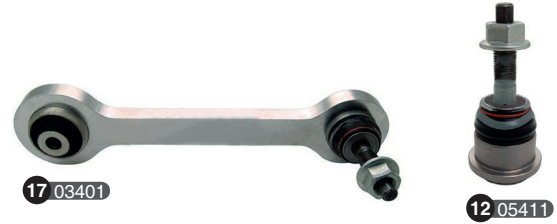

Ref	Old code	CODE	Description	OE - Number	OE - Number	FEATURES	Ref	Old code	CODE	Description	OE - Number	OE - Number	FEATURES
1	OP022	00803	Stabilizer link	0350263	4544599	M12x1,5-84 mm (Front)	6	-	03115	Axial joint-L	322079	322147	-
2	OP024	00805	Stabilizer link	0350260	350260	84 mm (Front)	7	-	03116	Axial joint-R	322080	322146	-
3	-	01838	Stabilizer link	4400040	-	Front	8	-	02070	Track control arm-L	4543450	-	Aluminium
4	OP021-L	00801	Tie rod end-L	0324053	324053	M12x1,25-Female-M16x2 -67 mm	9	-	02071	Track control arm-R	4543468	-	Aluminium
5	OP021-R	00802	Tie rod end-R	0324054	324054	M12x1,25-Female-M16x2-67 mm							

5 01243

5 01243

Ref	Old code	CODE	Description	OE - Number	OE - Number	FEATURES	Ref	Old code	CODE	Description	OE - Number	OE - Number	FEATURES
1	-	02074	Stabilizer link	8958944	-	M10x1,5-112,5 mm(Front With Kit)	4	SA005	01245	Axial joint	8962250	-	M14x1,5- M14x1,5-309 mm
2	-	03604	Stabilizer link	8958944 Part of	-	112,5 mm (W/O KIT)	5	SA003	01243	Ball joint	8957045	-	Lower
3	SA006	01246	Tie rod end	8957839	-	-							

Ref	Old code	CODE	Description	OE - Number	OE - Number	FEATURES	Ref	Old code	CODE	Description	OE - Number	OE - Number	FEATURES
1	OP022	00803	Stabilizer link	0350263	4544599	M12x1,5-84 mm Front	5	-	03116	Axial joint-R	322080	322146	-
2	OP021-L	00801	Tie rod end-L	0324053	324053	M12x1,25-Female-M16x2 -67 mm	6	-	02070	Track control arm-L	4543450	-	Aluminium
3	OP021-R	00802	Tie rod end-R	0324054	324054	M12x1,25-Female-M16x2-67 mm	7	-	02071	Track control arm-R	4543468	-	Aluminium
4	-	03115	Axial joint-L	322079	322147	-							