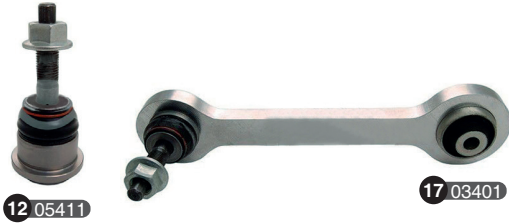

Ref	Old code	CODE	Description	OE - Number	OE - Number	FEATURES	Ref	Old code	CODE	Description	OE - Number	OE - Number	FEATURES
1	OP022	00803	Stabilizer link	0350263	4544599	M12x1,5-84 mm (Front)	6	-	03115	Axial joint-L	322079	322147	-
2	OP024	00805	Stabilizer link	0350260	350260	84 mm (Front)	7	-	03116	Axial joint-R	322080	322146	-
3	-	01838	Stabilizer link	4400040	-	Front	8	-	02070	Track control arm-L	4543450	-	Aluminium
4	OP021-L	00801	Tie rod end-L	0324053	324053	M12x1,25-Female-M16x2 -67 mm	9	-	02071	Track control arm-R	4543468	-	Aluminium
5	OP021-R	00802	Tie rod end-R	0324054	324054	M12x1,25-Female-M16x2-67 mm							

5 01243

5 01243

Ref	Old code	CODE	Description	OE - Number	OE - Number	FEATURES	Ref	Old code	CODE	Description	OE - Number	OE - Number	FEATURES
1	-	02074	Stabilizer link	8958944	-	M10x1,5-112,5 mm(Front With Kit)	4	SA005	01245	Axial joint	8962250	-	M14x1,5- M14x1,5-309 mm
2	-	03604	Stabilizer link	8958944 Part of	-	112,5 mm (W/O KIT)	5	SA003	01243	Ball joint	8957045	-	Lower
3	SA006	01246	Tie rod end	8957839	-	-							

Ref	Old code	CODE	Description	OE - Number	OE - Number	FEATURES	Ref	Old code	CODE	Description	OE - Number	OE - Number	FEATURES
1	OP022	00803	Stabilizer link	0350263	4544599	M12x1,5-84 mm Front	5	-	03116	Axial joint-R	322080	322146	-
2	OP021-L	00801	Tie rod end-L	0324053	324053	M12x1,25-Female-M16x2 -67 mm	6	-	02070	Track control arm-L	4543450	-	Aluminium
3	OP021-R	00802	Tie rod end-R	0324054	324054	M12x1,25-Female-M16x2-67 mm	7	-	02071	Track control arm-R	4543468	-	Aluminium
4	-	03115	Axial joint-L	322079	322147	-							