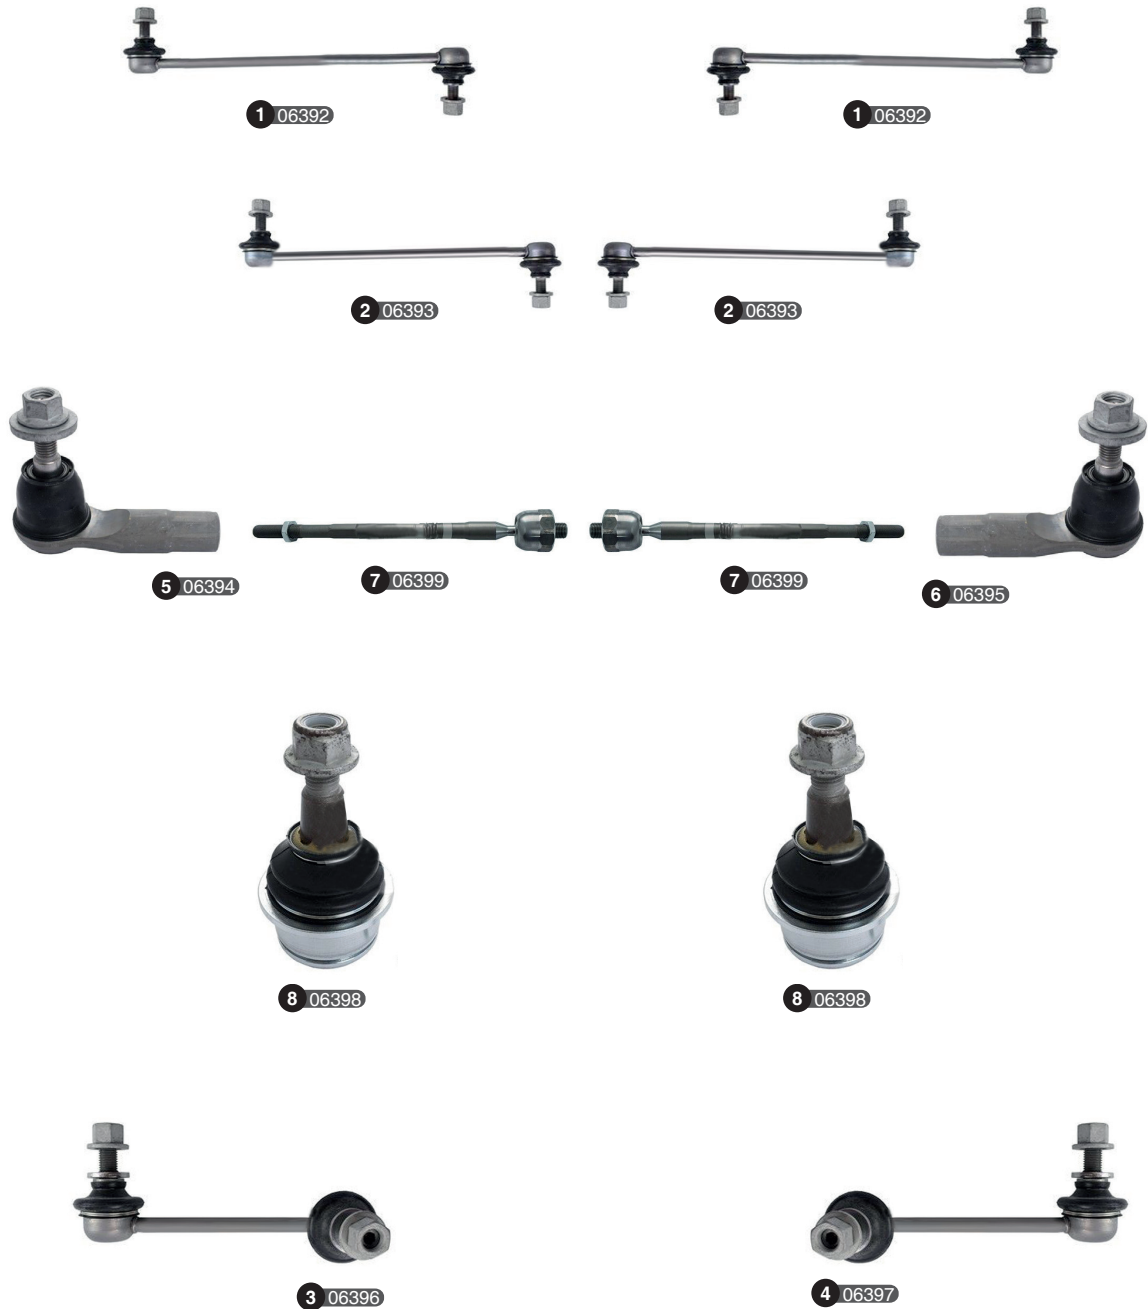

2 04240

2 04240

Ref	Old code	CODE	Description	OE - Number	OE - Number	FEATURES	Ref	Old code	CODE	Description	OE - Number	OE - Number	FEATURES
1	-	04236	Stabilizer link	52125295AC	-	Front	4	-	04238	Tie rod end-R	52125366AA	-	-
2	-	04240	Stabilizer link	52109973AB	52125453AA	Rear	5	-	04239	Axial joint	68066393AA	-	-
3	-	04237	Tie rod end-L	52125367AA	-	-	6	-	04220	Ball joint	5135 651AB	5135651AC	-

Ref	Old code	CODE	Description	OE - Number	OE - Number	FEATURES	Ref	Old code	CODE	Description	OE - Number	OE - Number	FEATURES
1	-	06392	Stabilizer link	68232186AA	68232186AB	Front 2WD	5	-	06394	Tie rod end-L	68224937AA	K68224937AA	-
2	-	06393	Stabilizer link	68224732AB	68224732AC	Front 4WD (Exc. Off Road Susp.)	6	-	06395	Tie rod end-R	68227936AA	K68224936AA	-
3	-	06396	Stabilizer link-L	68224851AE	68384263AA	Rear (Exc. Off Road Susp.)	7	-	06399	Axial joint	68224935AA	68224935AB	Exc. Off Road Susp.
4	-	06397	Stabilizer link-R	68224850AE	68384262AA	Rear (Exc. Off Road Susp.)	8	-	06398	Ball joint	04877826AF Part of	K04877826AF Part of	-

Ref	Old code	CODE	Description	OE - Number	OE - Number	FEATURES	Ref	Old code	CODE	Description	OE - Number	OE - Number	FEATURES
1	-	06401	Stabilizer link	52087846	52088437	Front (01/1996- ->)	6	-	06388	Tie rod end-R	52005740	-	-
2	-	06402	Stabilizer link	52003360	-	Front (1984- 1991)	7	-	06377	Ball joint	83500202 Part of	83500202AB Part of	Upper (10/1984 - 09/2001)
3	-	06403	Stabilizer link	52037849	-	Front (06/1991- 12/1995)	8	-	06380	Ball joint	83500202 Part of	83500202AB Part of	Lower (10/1984 - 09/2001)
4	-	06384	Tie rod end	52005739	-	2.1 TD	9	-	06378	Track control arm	52059623AA	52087710	Upper
5	-	06387	Tie rod end-L	52005741	-	-	10	-	06381	Track control arm	52001162	52059622AB	Lower