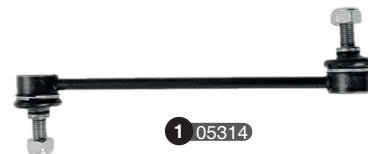

Ref	Old code	CODE	Description	OE - Number	OE - Number	FEATURES	Ref	Old code	CODE	Description	OE - Number	OE - Number	FEATURES
1	-	05312	Tie rod end	324058	8942172213	-	2	-	02388	Ball joint	8944594532	94459453	Upper

1 05312

1 05312

2 05313

2 05313

4 02388

4 02388

3 03122

3 03122

Ref	Old code	CODE	Description	OE - Number	OE - Number	FEATURES	Ref	Old code	CODE	Description	OE - Number	OE - Number	FEATURES
1	-	05312	Tie rod end	324058	8944194090	-	3	-	03122	Ball joint	8944521020	352828	Lower
2	-	05313	Tie rod end	324057	"8944194080"	-	4	-	02388	Ball joint	310821	8944594532	Upper

TROOPER / BIGHORN (UB) (08/1991-07/1998)
TROOPER / BIGHORN (UBS_) (08/1998-08/2004)

Ref	Old code	CODE	Description	OE - Number	OE - Number	FEATURES	Ref	Old code	CODE	Description	OE - Number	OE - Number	FEATURES
1	-	05314	Stabilizer link	444065	8970181252	Rear	5	-	05313	Tie rod end	324057	897956902A	-
2	OP148-L	00891	Stabilizer link-L	8970182282	5352019	Front - M10x1,25-149 mm	6	-	03121	Ball joint	8943744240	8980058260	Upper
3	OP148-R	00892	Stabilizer link-R	8970182272	5352020	Front - M10x1,25-149 mm	7	-	03122	Ball joint	352828	8944594652	Lower
4	-	05312	Tie rod end	324058	8970209542	-							