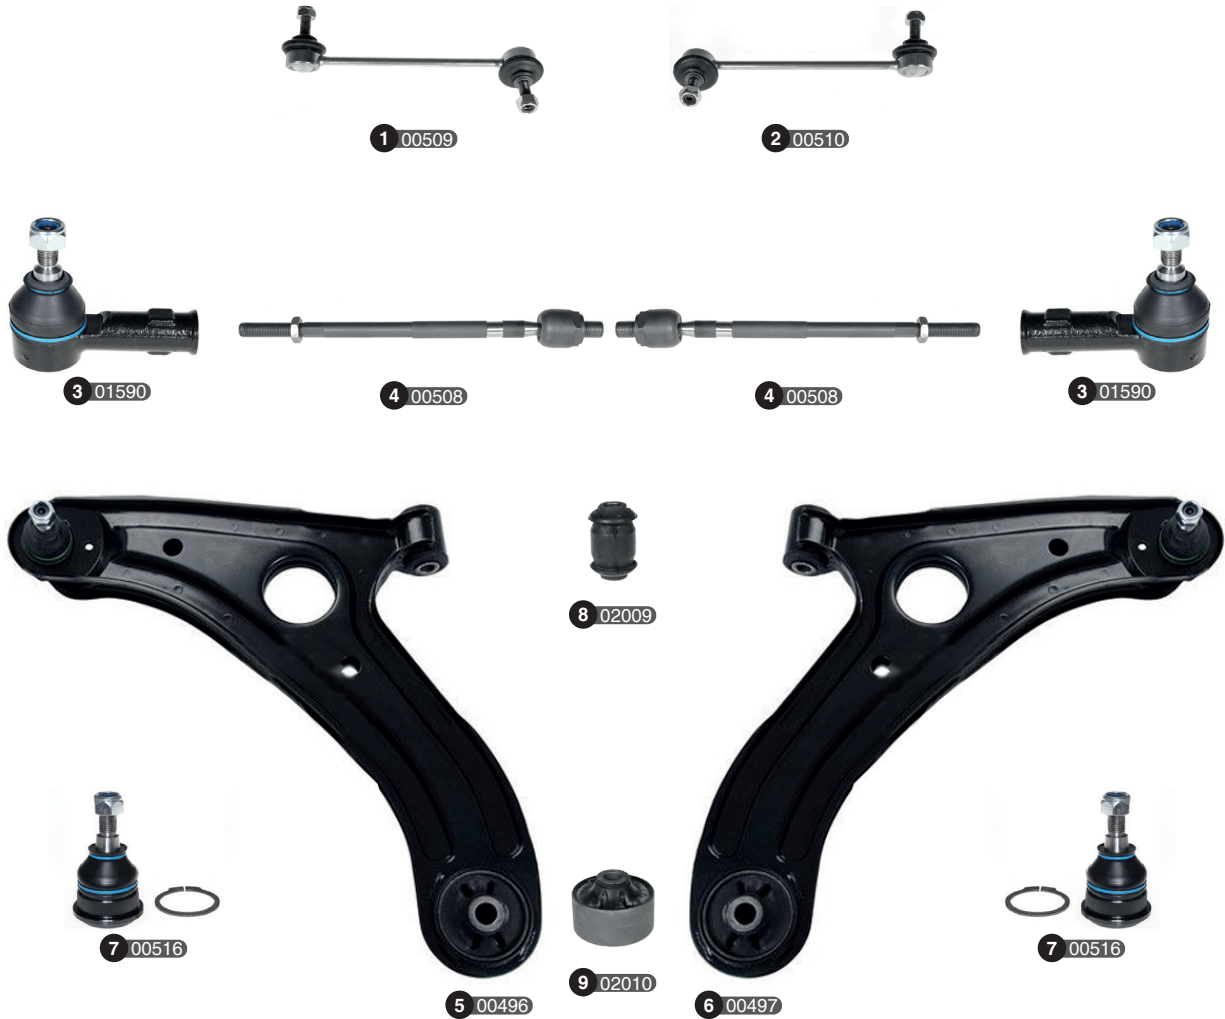

Ref	Old code	CODE	Description	OE - Number	OE - Number	FEATURES	Ref	Old code	CODE	Description	OE - Number	OE - Number	FEATURES
1	-	05376	STABILIZER LINK	5482522000		-	5	HD007-R	00499	CONTROL ARM-RH (LOWER) (COMPLETE)	5450122100	5450122200	Ø17 - 293
2	HD018	00512	TIE ROD END	5682022000	5682028500	Ø15 - 78	6	HD022	00516	BALL JOINT (LOWER)	5450322000	5450322A00	Ø17 -
3	HD040	00529	AXIAL JOINT	5773024000	5773028500	- 298	7	-	02912	BUSHING	5450022100 PART OF 1	5450122100 PART OF 1	Ø12.2 - 54.2
4	HD007-L	00498	CONTROL ARM-LH (LOWER) (COMPLETE)	5450022000	5450022100	Ø17 - 293	8	-	02913	BUSHING-LH	5450022100 PART OF 2	5450022200 PART OF 2	Ø18 -
							9	-	02914	BUSHING-RH	5450122100 PART OF 2	5450122200 PART OF 2	Ø18 -

1 00656

2 00657

2 00657

1 00656

3 01646

3 01646

Ref	Old code	CODE	Description	OE - Number	OE - Number	FEATURES	Ref	Old code	CODE	Description	OE - Number	OE - Number	FEATURES
1	MB037	00656	TIE ROD END	HB568120	MB241171	-	3	-	01646	BALL JOINT (UPPER)	5441744000	5443144000	-
2	MB038	00657	TIE ROD END	HB568110	MB241206	-							

Ref	Old code	CODE	Description	OE - Number	OE - Number	FEATURES	Ref	Old code	CODE	Description	OE - Number	OE - Number	FEATURES
1	HD016-L	00509	STABILIZER LINK-LH	548301C000	-	- 196,5	5	HD004-L	00496	CONTROL ARM-LH (LOWER) (COMPLETE)	545001C000	545001C010	-
2	HD016-R	00510	STABILIZER LINK-RH	548401C000	-	- 196,5	6	HD004-R	00497	CONTROL ARM-RH (LOWER) (COMPLETE)	545011C000	545011C010	-
3	-	01590	TIE ROD END	568203B000	577803B000	- 72	7	HD022	00516	BALL JOINT (LOWER)	5450322000	5450322A00	Ø17 -
4	HD015	00508	AXIAL JOINT	577551C000	-	- 316	8	-	02009	BUSHING	545001C000 PART OF 1	545001C010 PART OF 1	-
							9	-	02010	BUSHING	545001C000 PART OF 2	545001C010 PART OF 2	-