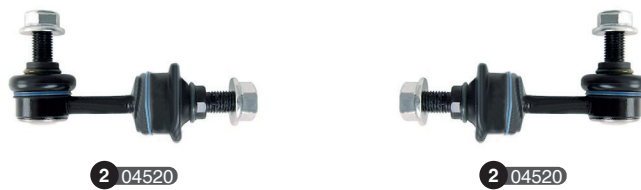

Ref	Old code	CODE	Description	OE - Number	OE - Number	FEATURES	Ref	Old code	CODE	Description	OE - Number	OE - Number	FEATURES
1	-	05376	STABILIZER LINK	5482522000		-	5	HD007-R	00499	CONTROL ARM-RH (LOWER) (COMPLETE)	5450122100	5450122200	Ø17 - 293
2	HD018	00512	TIE ROD END	5682022000	5682028500	Ø15 - 78	6	HD022	00516	BALL JOINT (LOWER)	5450322000	5450322A00	Ø17 -
3	HD040	00529	AXIAL JOINT	5773024000	5773028500	- 298	7	-	02912	BUSHING	5450022100 PART OF 1	5450122100 PART OF 1	Ø12.2 - 54.2
4	HD007-L	00498	CONTROL ARM-LH (LOWER) (COMPLETE)	5450022000	5450022100	Ø17 - 293	8	-	02913	BUSHING-LH	5450022100 PART OF 2	5450022200 PART OF 2	Ø18 -
							9	-	02914	BUSHING-RH	5450122100 PART OF 2	5450122200 PART OF 2	Ø18 -

1 00656

2 00657

2 00657

1 00656

3 01646

3 01646

Ref	Old code	CODE	Description	OE - Number	OE - Number	FEATURES	Ref	Old code	CODE	Description	OE - Number	OE - Number	FEATURES
1	MB037	00656	TIE ROD END	HB568120	MB241171	-	3	-	01646	BALL JOINT (UPPER)	5441744000	5443144000	-
2	MB038	00657	TIE ROD END	HB568110	MB241206	-							

Ref	Old code	CODE	Description	OE - Number	OE - Number	FEATURES	Ref	Old code	CODE	Description	OE - Number	OE - Number	FEATURES
1	HD016-L	00509	STABILIZER LINK-LH	548301C000	-	- 196,5	5	HD004-L	00496	CONTROL ARM-LH (LOWER) (COMPLETE)	545001C000	545001C010	-
2	HD016-R	00510	STABILIZER LINK-RH	548401C000	-	- 196,5	6	HD004-R	00497	CONTROL ARM-RH (LOWER) (COMPLETE)	545011C000	545011C010	-
3	-	01590	TIE ROD END	568203B000	577803B000	- 72	7	HD022	00516	BALL JOINT (LOWER)	5450322000	5450322A00	Ø17 -
4	HD015	00508	AXIAL JOINT	577551C000	-	- 316	8	-	02009	BUSHING	545001C000 PART OF 1	545001C010 PART OF 1	-
							9	-	02010	BUSHING	545001C000 PART OF 2	545001C010 PART OF 2	-