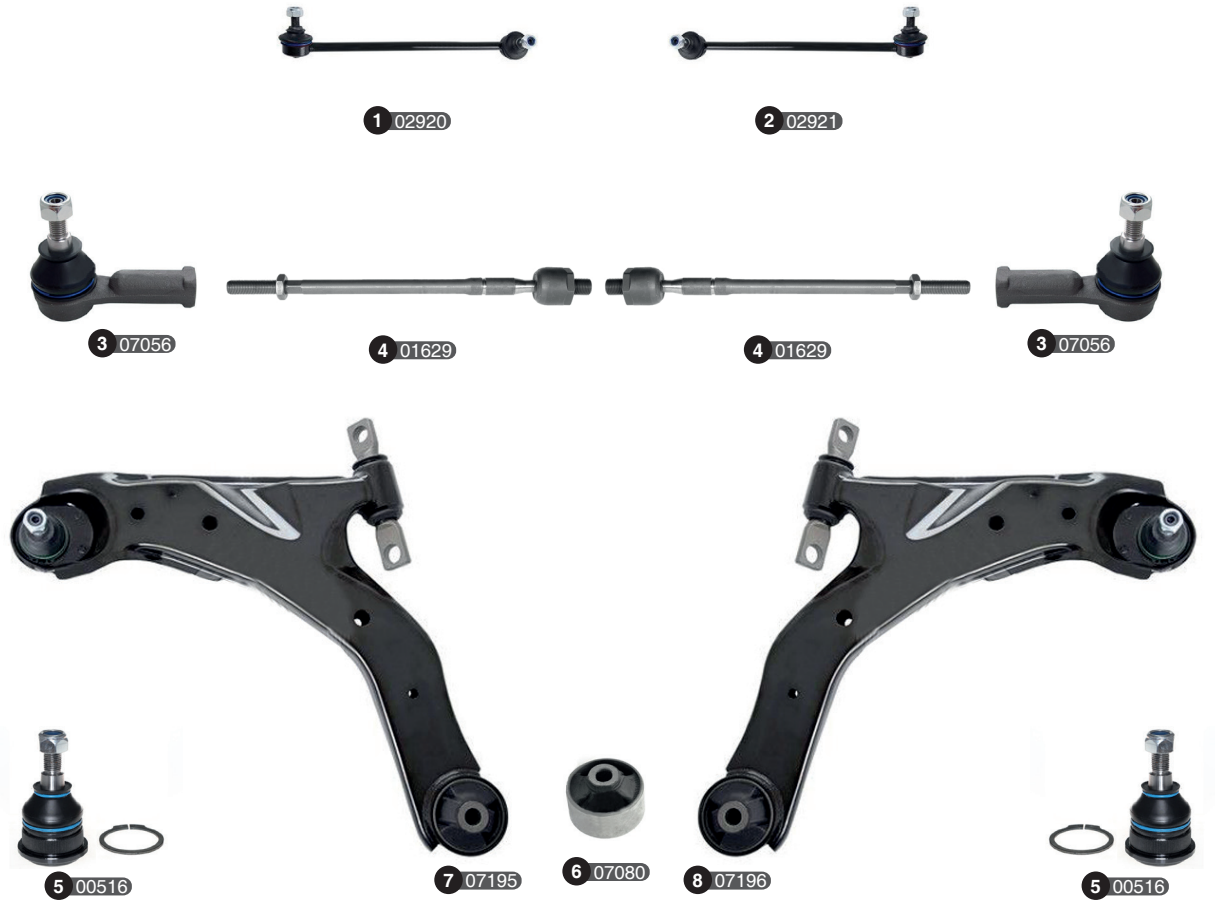

Ref	Old code	CODE	Description	OE - Number	OE - Number	FEATURES	Ref	Old code	CODE	Description	OE - Number	OE - Number	FEATURES
1	-	02920	STABILIZER LINK-LH	548302C000	-	- 285±1	5	HD022	00516	BALL JOINT (LOWER)	5450322000	5450322A00	Ø17 -
2	-	02921	STABILIZER LINK-RH	548402C000	-	- 285±1	6	-	07080	BUSHING	5458417000	-	-
3	-	07056	TIE ROD END	5682025000	-	-	7	-	07195	CONTROL ARM-LH (LOWER) (COMPLETE)	545002C000	545002C001	-
4	-	01629	AXIAL JOINT	577242D000	577242D020	-	8	-	07196	CONTROL ARM-RH (LOWER) (COMPLETE)	545012C000	545012C001	-