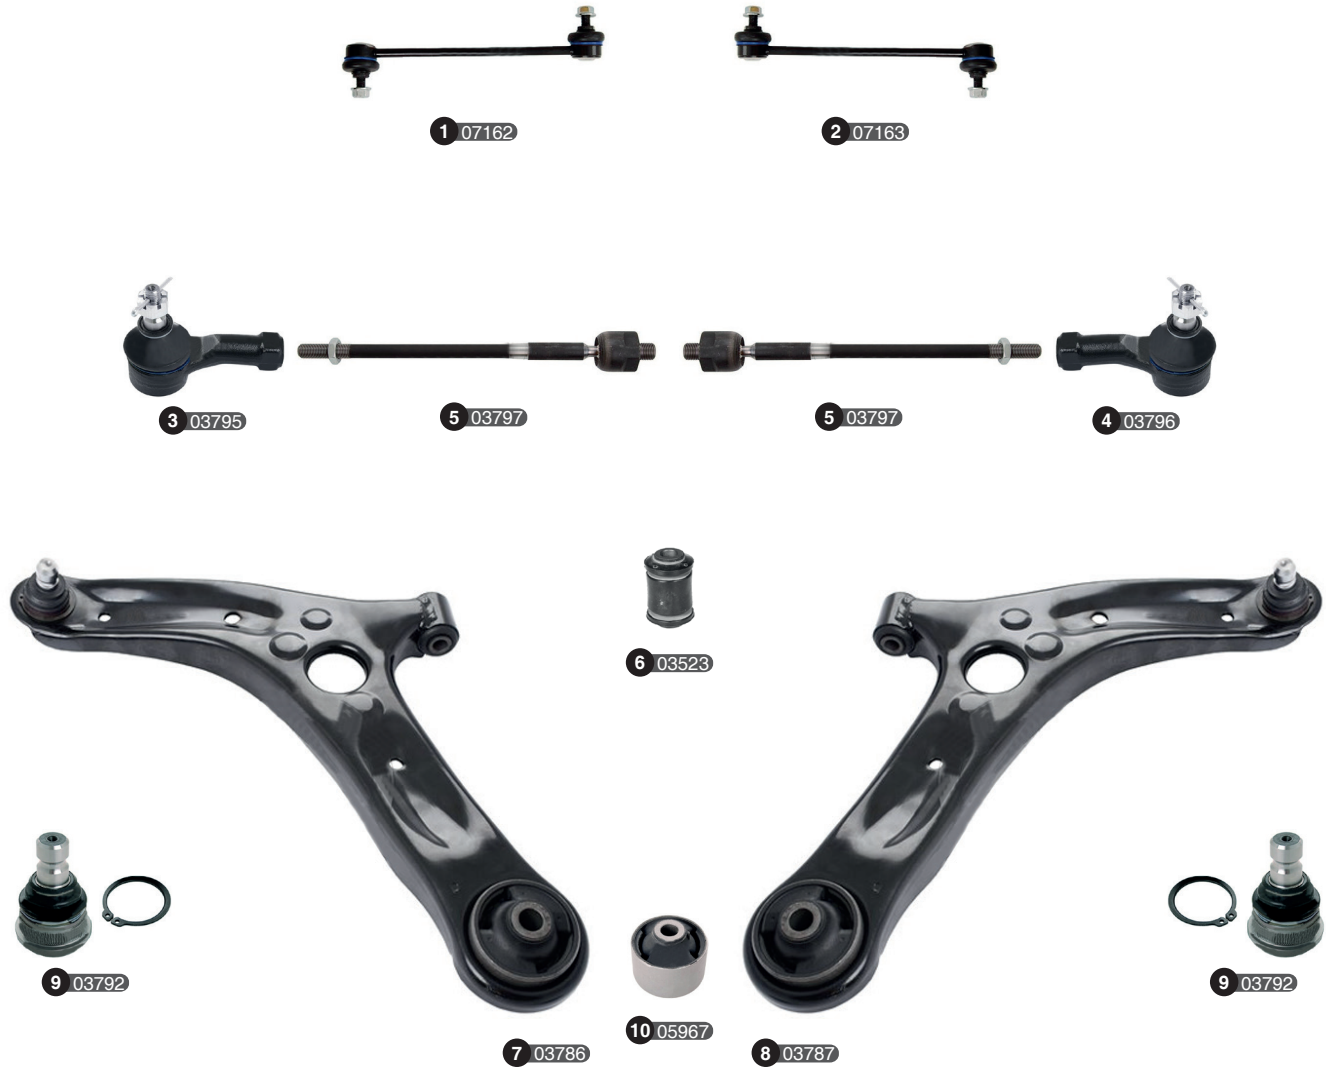

10 00534

11 00535

9 00532

9 00532

Ref	Old code	CODE	Description	OE - Number	OE - Number	FEATURES	Ref	Old code	CODE	Description	OE - Number	OE - Number	FEATURES
1	-	05528	STABILIZER LINK	5471943000	5471943001	- 194	10	HD046-L	00534	CONTROL ARM-LH (LOWER) (COMPLETE)	5451043150	5451043151	Ø22 -
2	-	05529	STABILIZER LINK	545154B510	5471544000	- 115,5	11	HD046-R	00535	CONTROL ARM-RH (LOWER) (COMPLETE)	5454043150	5454043151	Ø22 -
3	-	01953	TIE ROD END	5682047500	-	- 71	12	HD049-L	00536	CONTROL ARM-LH (LOWER) (COMPLETE)	545104B000	545104B001	Ø22 -
4	HD039	00528	TIE ROD END	568204A600	5687243000	Ø16 - 75	13	HD049-R	00537	CONTROL ARM-RH (LOWER) (COMPLETE)	545404B000	545404B001	Ø22 -
5	-	01518	AXIAL JOINT	MA350577	MB501721	-	14	HD066-L	00551	CONTROL ARM-LH (UPPER) (COMPLETE)	5441043004	5441043005	Ø20 - 201
6	-	01689	AXIAL JOINT	5654243001	5654243010	-	15	HD066-R	00552	CONTROL ARM-RH (UPPER) (COMPLETE)	5443043004	5443043005	Ø20 - 201
7	-	05388	AXIAL JOINT	577304F000	-	- 305							
8	HD042	00531	BALL JOINT (UPPER)	5441743A00	5441743A01	Ø20,2 -							
9	HD043	00532	BALL JOINT (LOWER)	5451043150 PART OF	5451043151 PART OF	Ø22 -							

Ref	Old code	CODE	Description	OE - Number	OE - Number	FEATURES	Ref	Old code	CODE	Description	OE - Number	OE - Number	FEATURES
1	-	06898	STABILIZER LINK	54830F2000	-	-	6	-	04493	BUSHING	545513X000	-	-
2	-	07158	STABILIZER LINK (REAR)	55530G2000	-	-	7	-	07155	CONTROL ARM-LH (LOWER) (COMPLETE)	54500G2100	-	-
3	-	07153	TIE ROD END-LH	56820G2000	-	-	8	-	07156	CONTROL ARM-RH (LOWER) (COMPLETE)	54501G2100	-	-
4	-	07154	TIE ROD END-RH	56825G2000	-	-	9	-	07157	BUSHING	54584G2000	-	-
5	-	06893	AXIAL JOINT	56540F2000	-	-							