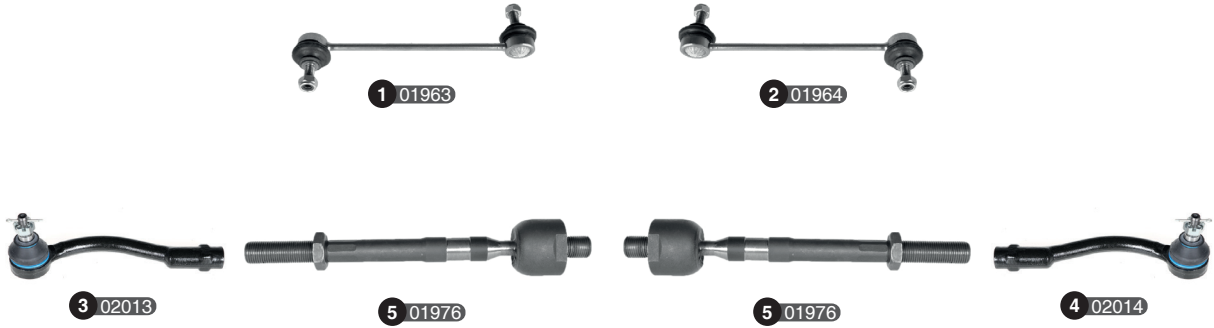

Ref	Old code	CODE	Description	OE - Number	OE - Number	FEATURES	Ref	Old code	CODE	Description	OE - Number	OE - Number	FEATURES
1	-	01963	STABILIZER LINK-LH	548301J000	-	- 216	7	-	05369	CONTROL ARM-LH (LOWER) (COMPLETE)	545001J500	545001J600	-
2	-	01964	STABILIZER LINK-RH	548401J000	-	- 216	8	-	05370	CONTROL ARM-RH (LOWER) (COMPLETE)	545011J500	545011J600	-
3	-	02013	TIE ROD END-LH	568202K000	-	- 188	9	-	05966	BUSHING	545511J000	-	-
4	-	02014	TIE ROD END-RH	568202K050	-	- 188	10	-	05967	BUSHING	545841J000	545843Z000	-
5	-	01976	AXIAL JOINT	577241J000	-	-	11	-	04801	CLUTCH LINK	4143023000	-	- 204,5
6	HD022	00516	BALL JOINT (LOWER)	5450322000	5450322A00	Ø17 -