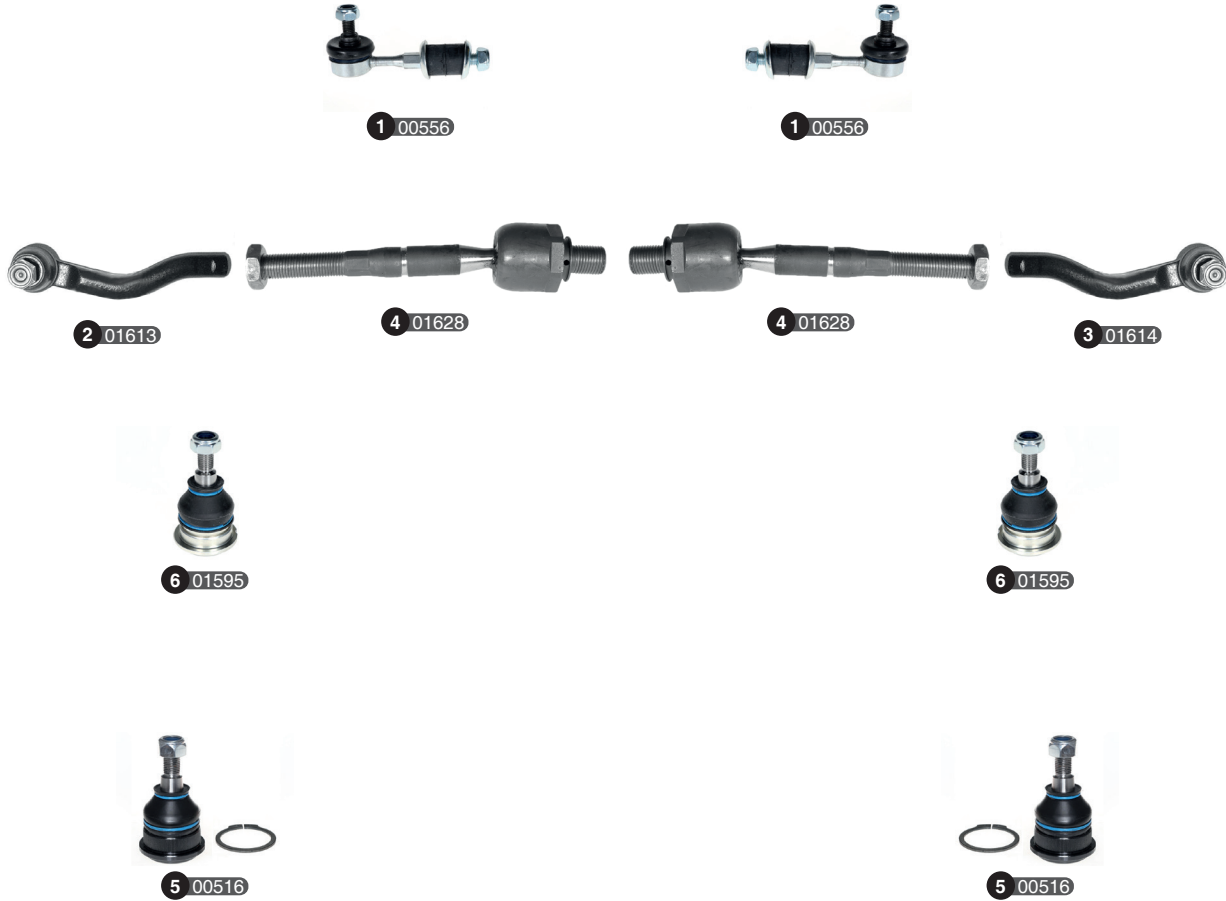

ELEC. PS. STEERING RACK

ELEC. PS. STEERING COLUMN

Ref	Old code	CODE	Description	OE - Number	OE - Number	FEATURES	Ref	Old code	CODE	Description	OE - Number	OE - Number	FEATURES
1	-	02843	STABILIZER LINK	548300U000	548302S500	- 282±1	9	-	05799	AXIAL JOINT	57724D3100	-	-
2	-	07116	STABILIZER LINK	548300U000 PART OF	548302S500 PART OF	- 282	10	-	04515	BUSHING	545513R000	54551C5000	-
3	-	05801	STABILIZER LINK (REAR)	55530D3000	55540D3000	-	11	-	05803	BALL JOINT-LH (LOWER)	54530C1000	54530D7000	-
4	-	05805	TIE ROD END-LH	56820C1000	56820D7000	-	12	-	05804	BALL JOINT-RH (LOWER)	54530C1100	54530D7100	-
5	-	05806	TIE ROD END-RH	56825C1090	56825D7000	-	13	-	05957	CONTROL ARM-LH (LOWER) (COMPLETE)	54500D7000	54500F1000	-
6	-	05954	AXIAL JOINT	56540D7000	-	-	14	-	05958	CONTROL ARM-RH (LOWER) (COMPLETE)	54501D7000	54501F1000	-
7	-	05955	AXIAL JOINT	56540D7100	-	-							
8	-	05956	AXIAL JOINT	57724D3000	-	-	15	-	05961	BUSHING	54584C5000	54584C6000	-

Ref	Old code	CODE	Description	OE - Number	OE - Number	FEATURES	Ref	Old code	CODE	Description	OE - Number	OE - Number	FEATURES
1	-	02843	STABILIZER LINK	548300U000	548302S500	- 282±1	7	-	03524	BUSHING	545843X000	-	Ø14,4 - 60
2	-	07116	STABILIZER LINK	548300U000 PART OF	548302S500 PART OF	- 282	8	-	03764	CONTROL ARM-LH (LOWER) (COMPLETE)	545003X000	-	Ø17 - 367,6
3	-	04485	TIE ROD END-LH	568203X000	56820A5000	-	9	-	03765	CONTROL ARM-RH (LOWER) (COMPLETE)	545013X000	-	Ø17 - 367,6
4	-	04486	TIE ROD END-RH	568203X090	56820A5090	-	10	-	04493	BUSHING	545513X000	-	-
5	-	04488	AXIAL JOINT	565403X000	-	-	11	-	04497	BUSHING	551603X000	-	-
6	HD022	00516	BALL JOINT (LOWER)	5450322000	5450322A00	Ø17 -							