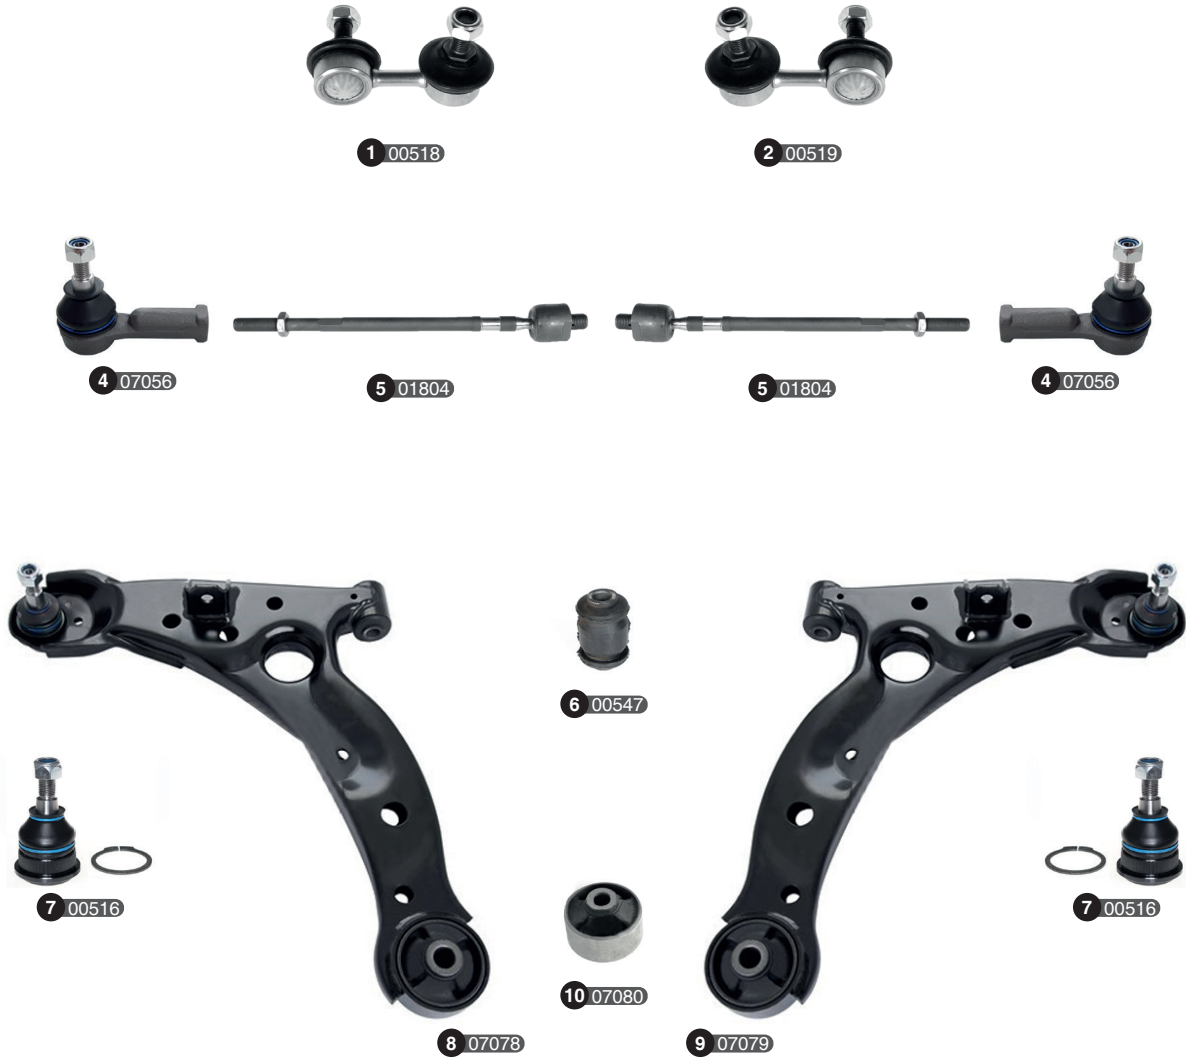

Ref	Old code	CODE	Description	OE - Number	OE - Number	FEATURES	Ref	Old code	CODE	Description	OE - Number	OE - Number	FEATURES
1	HD025-L	00518	STABILIZER LINK-LH	5483017010	5483025010	- 72	7	HD022	00516	BALL JOINT (LOWER)	5450322000	5450322A00	Ø17 -
2	HD025-R	00519	STABILIZER LINK-RH	5483017020	5483025020	- 130	8	-	07078	CONTROL ARM-LH (LOWER) (COMPLETE)	5450017000	-	Ø17 -
3	-	01793	STABILIZER LINK (REAR)	5553017000	5553017010	Ø15 - 78	9	-	07079	CONTROL ARM-RH (LOWER) (COMPLETE)	5450117000	-	Ø17 -
4	-	07056	TIE ROD END	5682025000	-	- 317	10	-	07080	BUSHING	5458417000	-	Ø17 -
5	-	01804	AXIAL JOINT	5775517000	-	Ø17 -	11	-	04801	CLUTCH LINK	4143023000	-	Ø17 -
6	HD063	00547	BUSHING	5455125000	-	Ø17 -