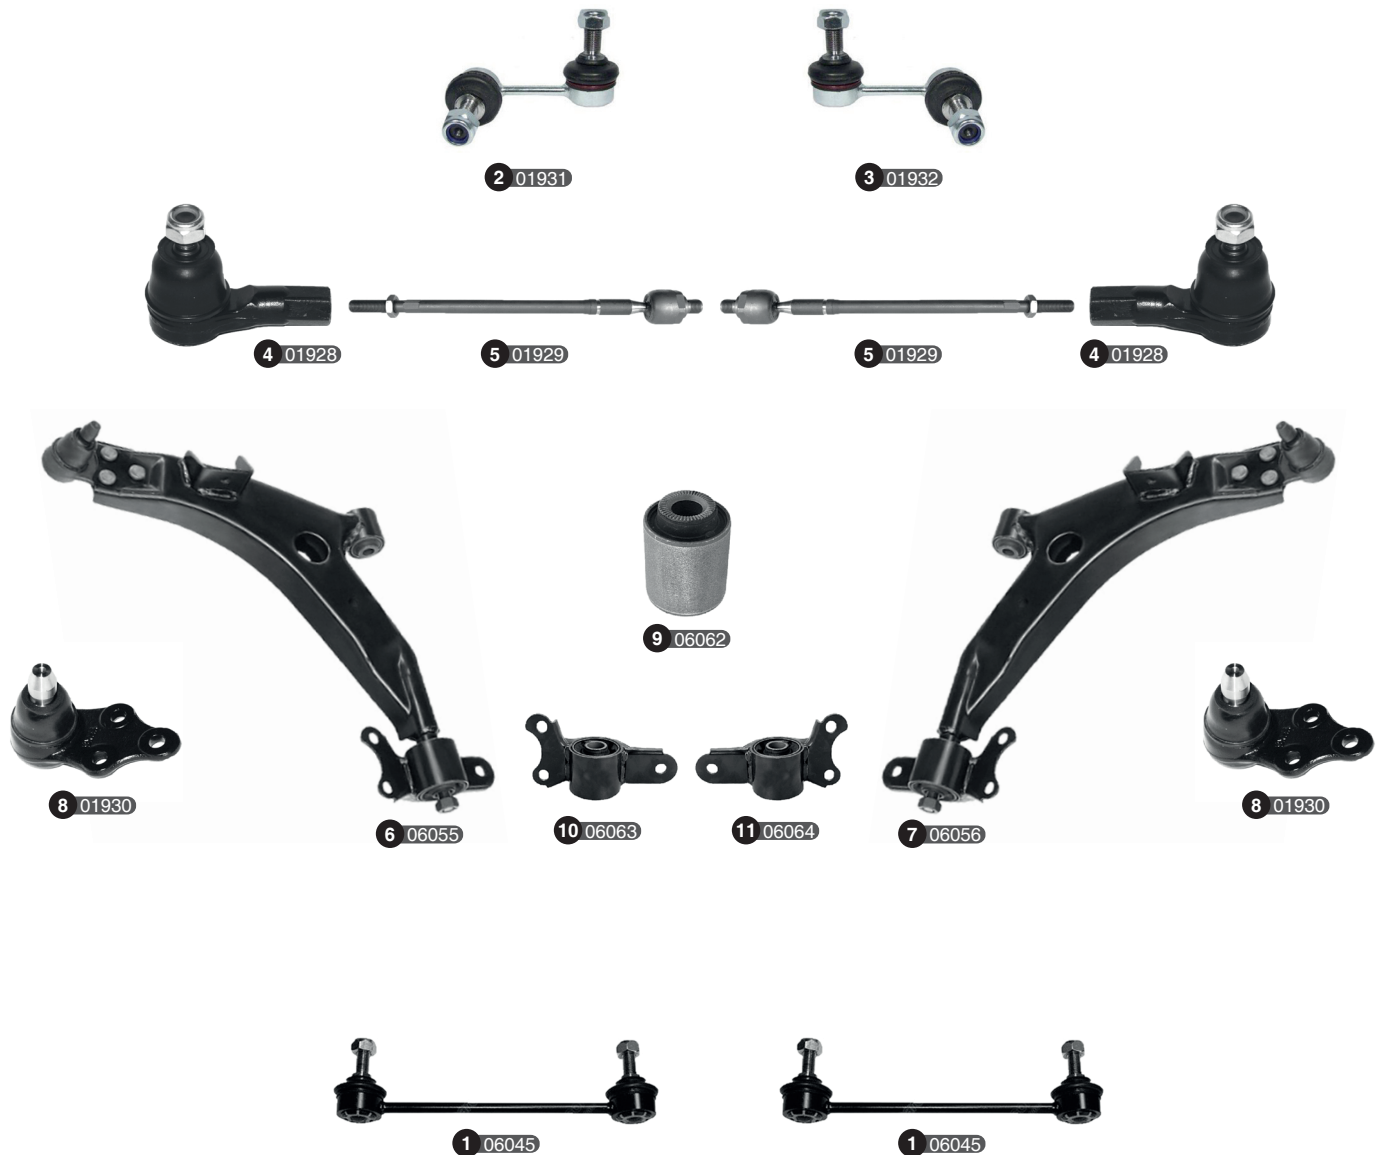

CRUZE (J300) (05/2009-->)  
CRUZE HATCHBACK (J305) (06/2011-->)  
CRUZE STATIONWAGON (J308) (08/2012-->)

Ref	Old code	CODE	Description	OE - Number	OE - Number	FEATURES	Ref	Old code	CODE	Description	OE - Number	OE - Number	FEATURES
1	-	02525	Stabilizer link	13219141	-	M12x1,75-305,5 mm	6	-	02824	Control arm complete-L	13272605	13463244	20-332,7 mm
2	-	04620	Tie rod end	13286686	13396771	-	7	-	02825	Control arm complete-R	13272606	13463245	20-332,7 mm
3	-	04655	Tie rod end	13278359	-	-	8	-	02191	Bushing	13230774	20835938	Big
4	-	02006	Axial joint	13278358	-	M16x1,5- M16x1,5-284 mm	9	-	02192	Bushing	13318894 Part of	352510 Part of	Small
5	-	04653	Axial joint	13286687	-	-	10	-	04656	Bushing	13313230	13354691	-

Ref	Old code	CODE	Description	OE - Number	OE - Number	FEATURES	Ref	Old code	CODE	Description	OE - Number	OE - Number	FEATURES
1	-	06044	Stabilizer link	96440020	-	Rear	6	-	06057	Control arm complete-L	96389491	-	-
2	DAW14-L	00206	Stabilizer link-L	96225858	-	M10x1,25-79 mm	7	-	06058	Control arm complete-R	96389492	-	-
3	DAW14-R	00207	Stabilizer link-R	96225859	-	M10x1,25-79 mm	8	-	06043	Ball joint	96328437	-	-
4	-	01928	Tie rod end	93740710	-	-	9	-	06062	Bushing	96328434	-	Small
5	-	01929	Axial joint	520808	93740701	M14x1,5- M16x1,5-358 mm	10	-	06063	Bushing-L	96388640	96970074	Big
							11	-	06064	Bushing-R	96388641	96970075	Big

Ref	Old code	CODE	Description	OE - Number	OE - Number	FEATURES	Ref	Old code	CODE	Description	OE - Number	OE - Number	FEATURES
1	-	06045	Stabilizer link	96639910	-	Rear	6	-	06055	Control arm complete-L	96639895	96970076	-
2	-	01931	Stabilizer link-L	96639904	-	-	7	-	06056	Control arm complete-R	96639896	96970077	-
3	-	01932	Stabilizer link-R	96639905	-	-	8	-	01930	Ball joint	96639918	-	-
4	-	01928	Tie rod end	93740710	-	-	9	-	06062	Bushing	96328434	-	Small
5	-	01929	Axial joint	520808	93740701	M14x1,5- M16x1,5-358 mm	10	-	06063	Bushing-L	96388640	96970074	Big
							11	-	06064	Bushing-R	96388641	96970075	Big