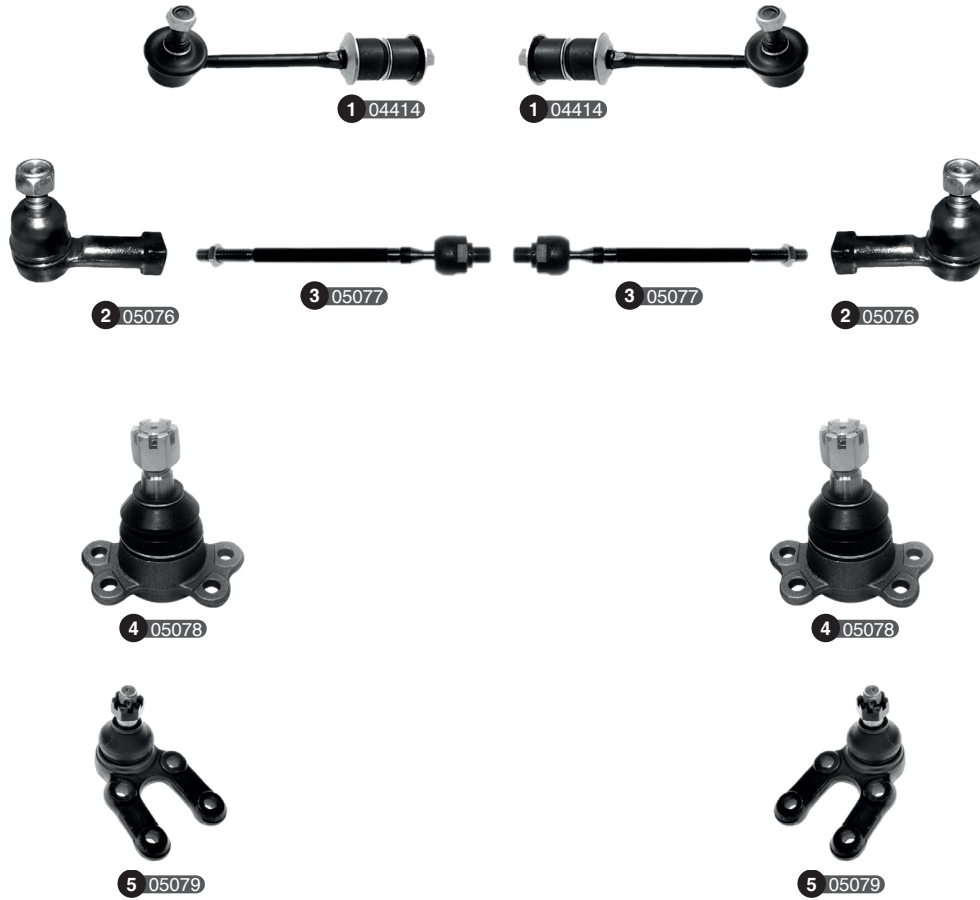

Ref	Old code	CODE	Description	OE - Number	OE - Number	FEATURES	Ref	Old code	CODE	Description	OE - Number	OE - Number	FEATURES
1	-	04414	Stabilizer link	4475005000	4475005001	-	4	-	05078	Ball joint	4443003010	4443003011	-
2	-	05076	Tie rod end	4666005501	4666005502	-	5	-	05079	Ball joint	4450505000	4450505001	-
3	-	05077	Axial joint	X00077	-	-