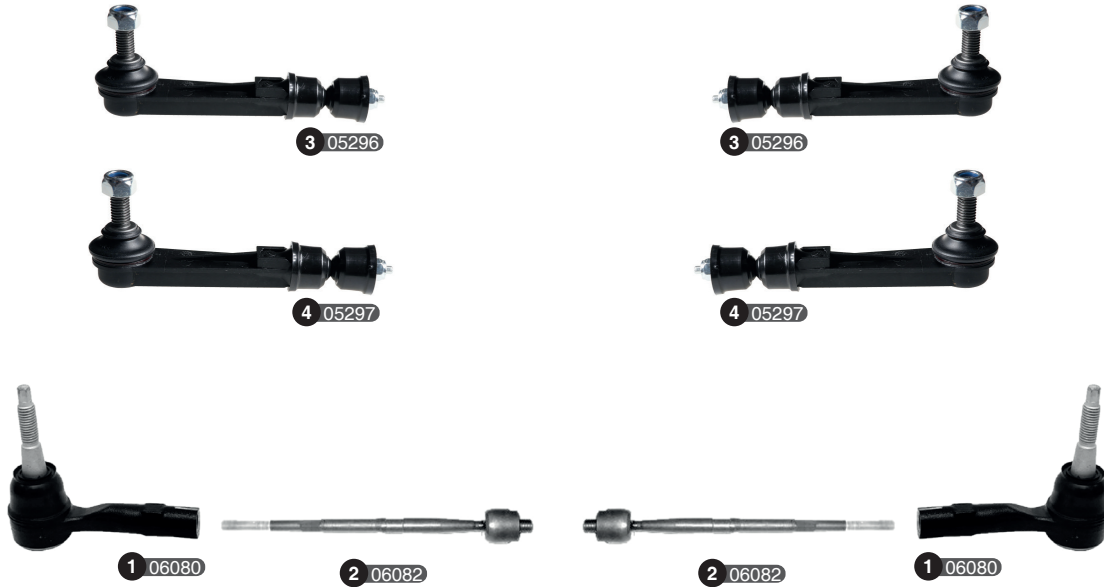

Ref	Old code	CODE	Description	OE - Number	OE - Number	FEATURES	Ref	Old code	CODE	Description	OE - Number	OE - Number	FEATURES
1	-	06080	Tie rod end	19208276	-	-	3	-	05296	Stabilizer link	15146379	-	-
2	-	06082	Axial joint	19149839	4883078J00	-	4	-	05297	Stabilizer link	15926031	-	-