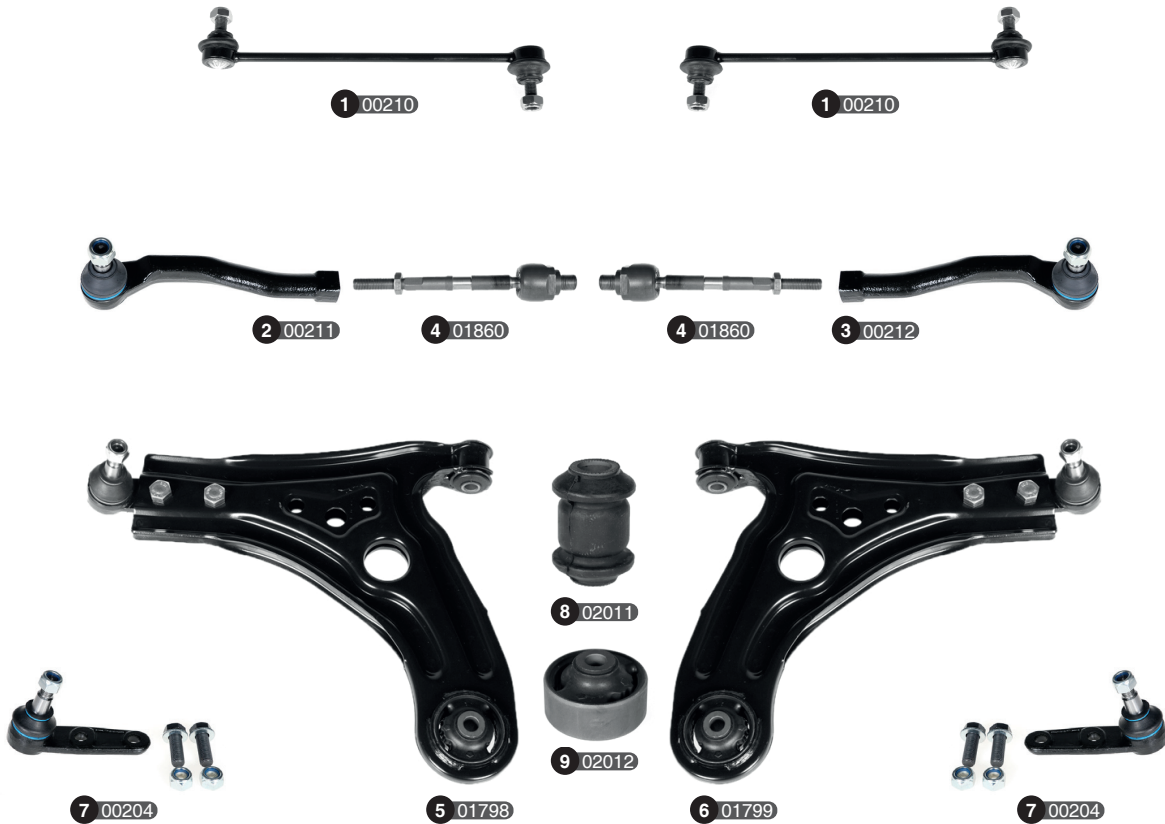

CHEVROLET

Ref	Old code	CODE	Description	OE - Number	OE - Number	FEATURES	Ref	Old code	CODE	Description	OE - Number	OE - Number	FEATURES
1	DAW16	00210	Stabilizer link	96275798	96391875	M10x1,25-260 mm	4	-	01860	Axial joint	96535300	-	M12x1,5- M16x1,5-200 mm
2	DAW17-L	00211	Tie rod end-L	93740622	93740722	M12x1,25- Female- M12x1,5-190 mm	5	-	01798	Control arm complete-L	95479764	96815893	M12x1.25-336 mm
3	DAW17-R	00212	Tie rod end-R	93740623	93740723	M12x1,25-Male- M12x1,5-190 mm	6	-	01799	Control arm complete-R	95479765	96815894	M12x1.25-336 mm
							7	DAW12	00204	Ball joint	96535089	-	M12x1,25
							8	-	02011	Bushing	96535087	-	Small
							9	-	02012	Bushing	96653381	-	Big

Ref	Old code	CODE	Description	OE - Number	OE - Number	FEATURES	Ref	Old code	CODE	Description	OE - Number	OE - Number	FEATURES
1	-	05389	Stabilizer link	95465758	-	-	8	-	04684	Ball joint	352532	95916024	-
2	-	06059	Tie rod end	95218373	-	-	9	-	06069	Bushing	95228670	-	Small
3	-	06061	Tie rod end	95952936	-	-	10	-	06070	Bushing	95217519	-	Big
4	-	04688	Axial joint	1609213	95952929	-	11	-	06067	Control arm w/o ball joint-L	95017035	-	-
5	-	06060	Axial joint	95218372	-	-	12	-	06068	Control arm w/o ball joint-R	95017036	-	-
6	-	06065	Control arm complete-L	95017035	-	-							
7	-	06066	Control arm complete-R	95017036	-	-							