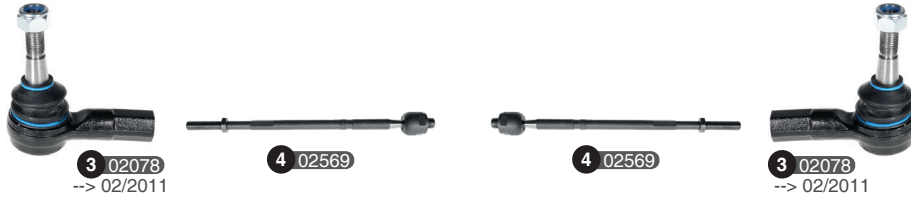

CHEVROLET

Ref	Old code	CODE	Description	OE - Number	OE - Number	FEATURES	Ref	Old code	CODE	Description	OE - Number	OE - Number	FEATURES
1	DAW16	00210	Stabilizer link	96275798	96391875	M10x1,25-260 mm	4	-	01860	Axial joint	96535300	-	M12x1,5- M16x1,5-200 mm
2	DAW17-L	00211	Tie rod end-L	93740622	93740722	M12x1,25- Female- M12x1,5-190 mm	5	-	01798	Control arm complete-L	95479764	96815893	M12x1.25-336 mm
3	DAW17-R	00212	Tie rod end-R	93740623	93740723	M12x1,25-Male- M12x1,5-190 mm	6	-	01799	Control arm complete-R	95479765	96815894	M12x1.25-336 mm
							7	DAW12	00204	Ball joint	96535089	-	M12x1,25
							8	-	02011	Bushing	96535087	-	Small
							9	-	02012	Bushing	96653381	-	Big

Ref	Old code	CODE	Description	OE - Number	OE - Number	FEATURES	Ref	Old code	CODE	Description	OE - Number	OE - Number	FEATURES
1	-	05389	Stabilizer link	95465758	-	-	8	-	04684	Ball joint	352532	95916024	-
2	-	06059	Tie rod end	95218373	-	-	9	-	06069	Bushing	95228670	-	Small
3	-	06061	Tie rod end	95952936	-	-	10	-	06070	Bushing	95217519	-	Big
4	-	04688	Axial joint	1609213	95952929	-	11	-	06067	Control arm w/o ball joint-L	95017035	-	-
5	-	06060	Axial joint	95218372	-	-	12	-	06068	Control arm w/o ball joint-R	95017036	-	-
6	-	06065	Control arm complete-L	95017035	-	-							
7	-	06066	Control arm complete-R	95017036	-	-							