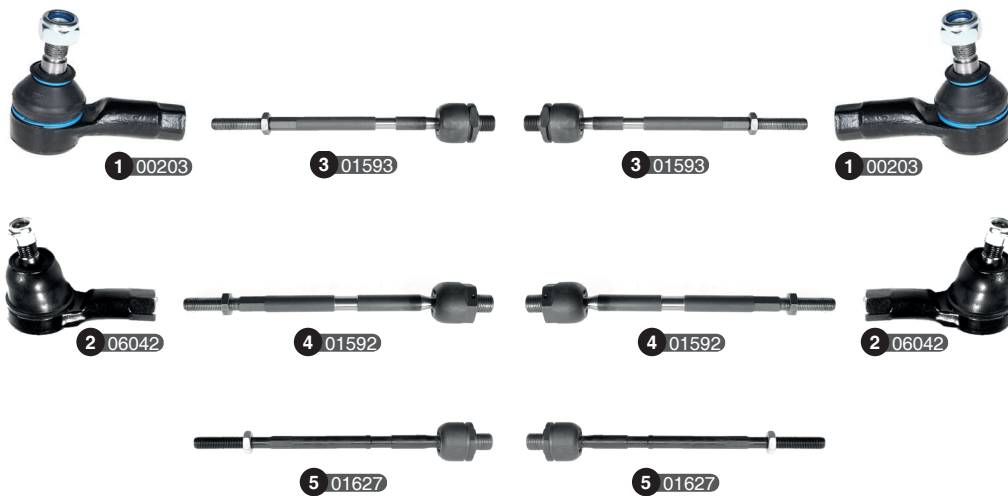

Ref	Old code	CODE	Description	OE - Number	OE - Number	FEATURES	Ref	Old code	CODE	Description	OE - Number	OE - Number	FEATURES
1	DAW05	00203	Tie rod end	48810A78B00	521136	M12x1,25- Female- M12x1,5-70,5 mm	4	-	01592	Axial joint	93741092	KBJR45	M12x1,5- M16x1,5-254 mm
2	-	06042	Tie rod end	93741091	KBJ029	-							
3	-	01593	Axial joint	521255	-	M12x1,5- M16x1,5-250 mm	5	-	01627	Axial joint	521257	93741075	M12x1,5- M16x1,5-256 mm