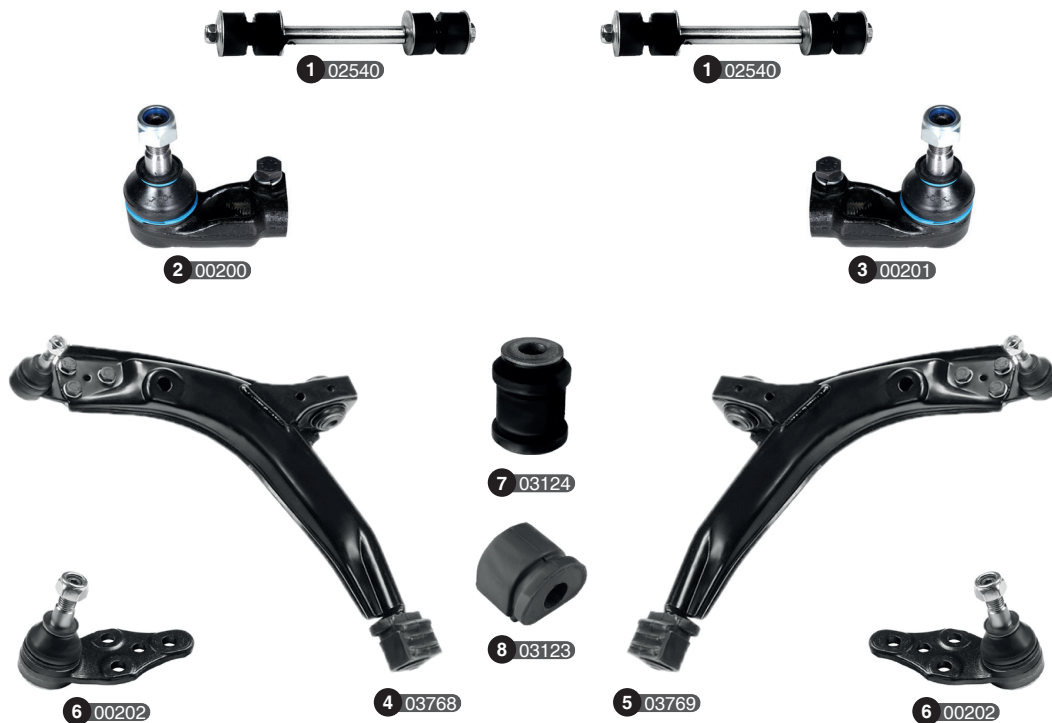

CRUZE (J300) (05/2009-->)  
CRUZE HATCHBACK (J305) (06/2011-->)  
CRUZE STATIONWAGON (J308) (08/2012-->)

Ref	Old code	CODE	Description	OE - Number	OE - Number	FEATURES	Ref	Old code	CODE	Description	OE - Number	OE - Number	FEATURES
1	-	02525	Stabilizer link	13219141	-	M12x1,75-305,5 mm	6	-	02824	Control arm complete-L	13272605	13463244	20-332,7 mm
2	-	04620	Tie rod end	13286686	13396771	-	7	-	02825	Control arm complete-R	13272606	13463245	20-332,7 mm
3	-	04655	Tie rod end	13278359	-	-	8	-	02191	Bushing	13230774	20835938	Big
4	-	02006	Axial joint	13278358	-	M16x1,5- M16x1,5-284 mm	9	-	02192	Bushing	13318894 Part of	352510 Part of	Small
5	-	04653	Axial joint	13286687	-	-	10	-	04656	Bushing	13313230	13354691	-

Ref	Old code	CODE	Description	OE - Number	OE - Number	FEATURES	Ref	Old code	CODE	Description	OE - Number	OE - Number	FEATURES
1	-	06044	Stabilizer link	96440020	-	Rear	6	-	06057	Control arm complete-L	96389491	-	-
2	DAW14-L	00206	Stabilizer link-L	96225858	-	M10x1,25-79 mm	7	-	06058	Control arm complete-R	96389492	-	-
3	DAW14-R	00207	Stabilizer link-R	96225859	-	M10x1,25-79 mm	8	-	06043	Ball joint	96328437	-	-
4	-	01928	Tie rod end	93740710	-	-	9	-	06062	Bushing	96328434	-	Small
5	-	01929	Axial joint	520808	93740701	M14x1,5- M16x1,5-358 mm	10	-	06063	Bushing-L	96388640	96970074	Big
							11	-	06064	Bushing-R	96388641	96970075	Big

Ref	Old code	CODE	Description	OE - Number	OE - Number	FEATURES	Ref	Old code	CODE	Description	OE - Number	OE - Number	FEATURES
1	-	06045	Stabilizer link	96639910	-	Rear	6	-	06055	Control arm complete-L	96639895	96970076	-
2	-	01931	Stabilizer link-L	96639904	-	-	7	-	06056	Control arm complete-R	96639896	96970077	-
3	-	01932	Stabilizer link-R	96639905	-	-	8	-	01930	Ball joint	96639918	-	-
4	-	01928	Tie rod end	93740710	-	-	9	-	06062	Bushing	96328434	-	Small
5	-	01929	Axial joint	520808	93740701	M14x1,5- M16x1,5-358 mm	10	-	06063	Bushing-L	96388640	96970074	Big
							11	-	06064	Bushing-R	96388641	96970075	Big