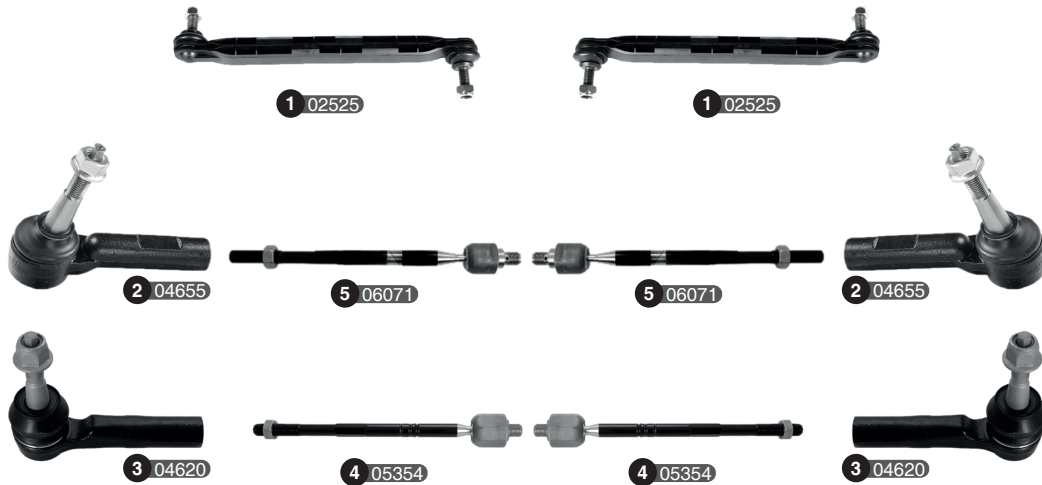

Ref	Old code	CODE	Description	OE - Number	OE - Number	FEATURES	Ref	Old code	CODE	Description	OE - Number	OE - Number	FEATURES	
1	-	02525	Stabilizer link	13219141	350617	M12x1,75-305,5 mm-Plastic	4	-	05354	Axial joint	13286688	13398595	-	
2	-	04655	Tie rod end	13278359	920008	-		5	-	06071	Axial joint	13314170	-	-
3	-	04620	Tie rod end	13286686	13396771	-