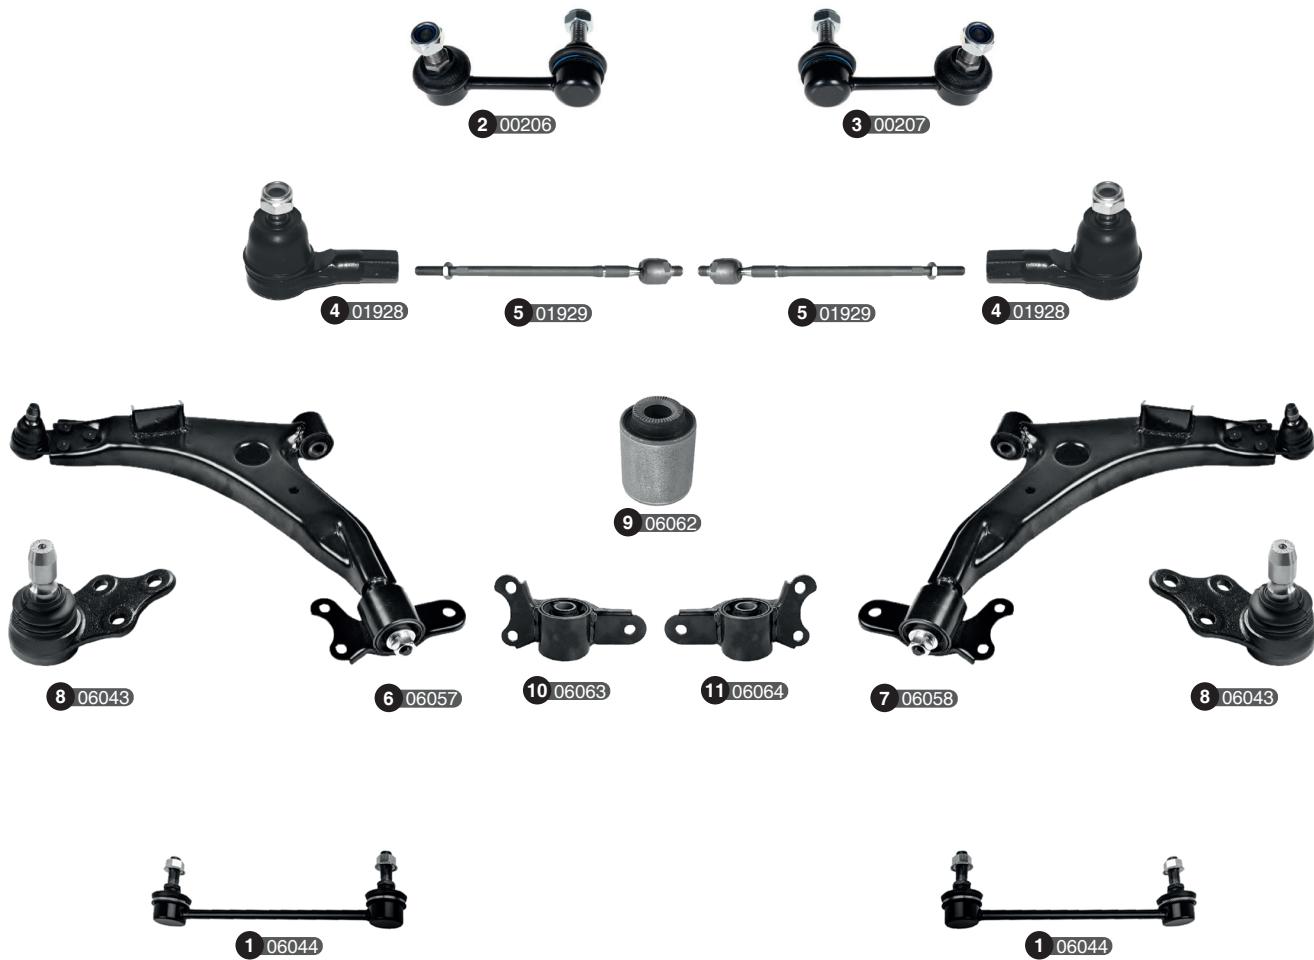

Ref	Old code	CODE	Description	OE - Number	OE - Number	FEATURES	Ref	Old code	CODE	Description	OE - Number	OE - Number	FEATURES
1	-	06044	Stabilizer link	96440020	-	Rear	6	-	06057	Control arm complete-L	96389491	-	-
2	DAW14-L	00206	Stabilizer link-L	96225858	-	M10x1,25-79 mm	7	-	06058	Control arm complete-R	96389492	-	-
3	DAW14-R	00207	Stabilizer link-R	96225859	-	M10x1,25-79 mm	8	-	06043	Ball joint	96328437	-	-
4	-	01928	Tie rod end	93740710	-	-	9	-	06062	Bushing	96328434	-	Small
5	-	01929	Axial joint	520808	93740701	M14x1,5- M16x1,5-358 mm	10	-	06063	Bushing-L	96388640	96970074	Big
							11	-	06064	Bushing-R	96388641	96970075	Big